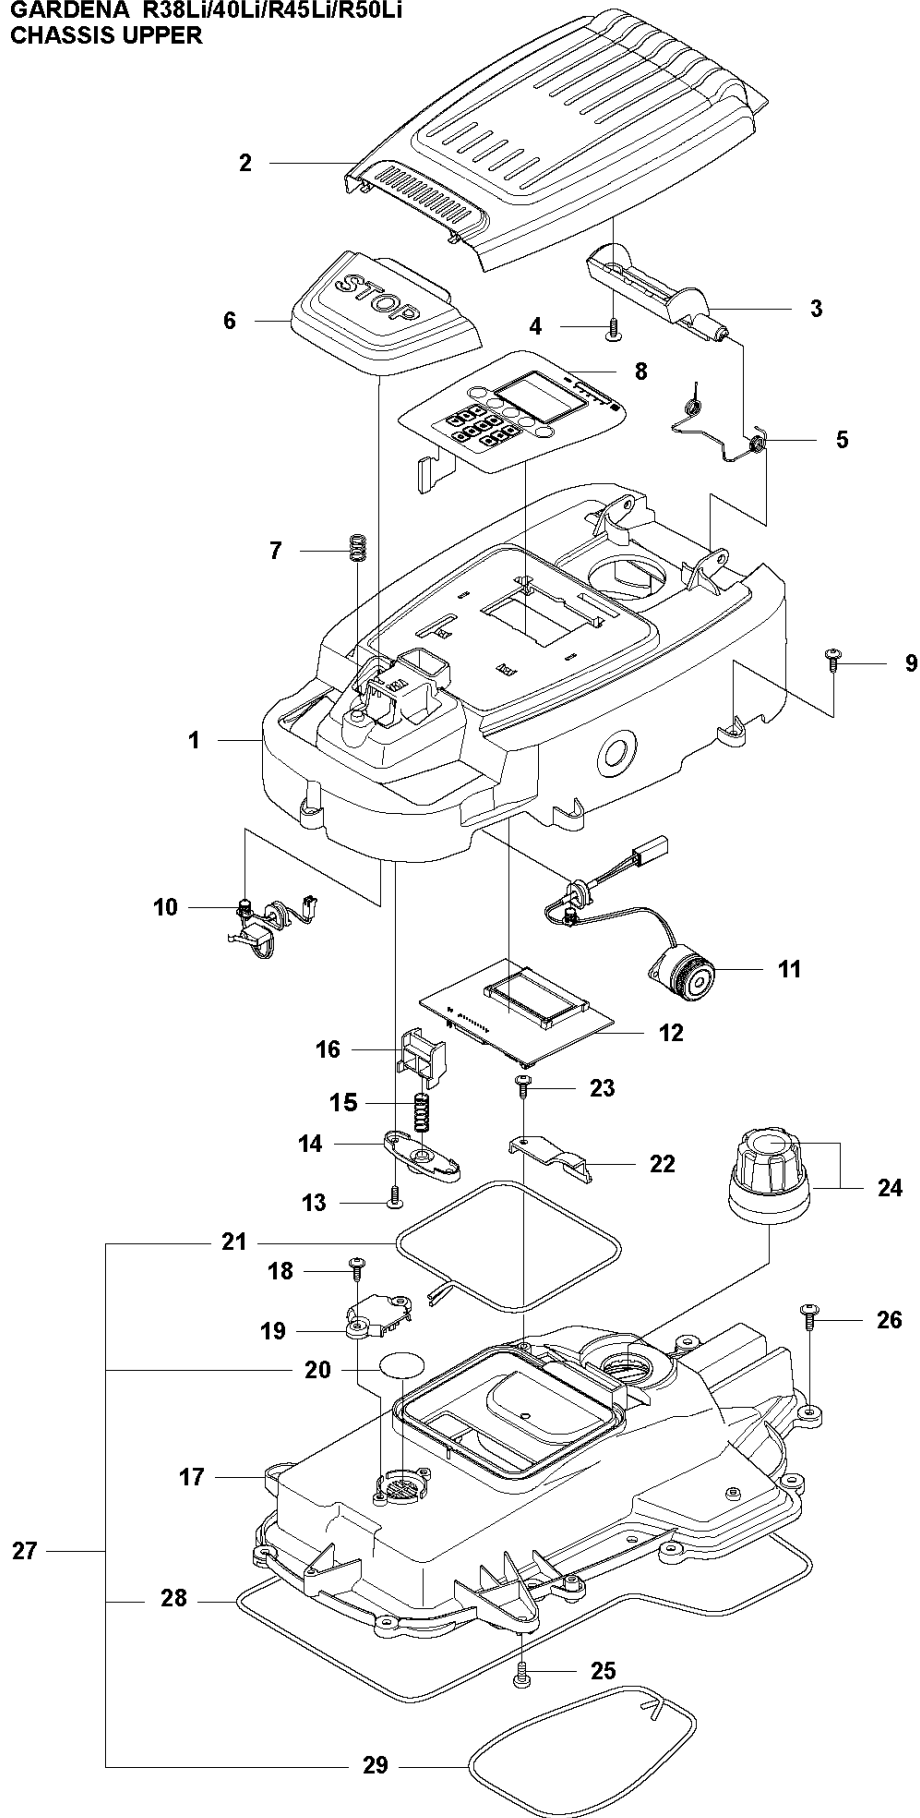

B GARDENA R38Li/40Li/R45Li/R50Li
CHASSIS UPPER

CHASSIS UPPER

R50Li, 2017-01

Ref	Part No	Description	Remark	QTY KIT
1	579 39 19-03	KIT	Display Cover KIT incl. Sealing & Keyboard	1
2	577 70 72-03	COVER	Cover, Height Adjustment	1
3	577 70 78-01	HINGE	Hinge, Height Adjustment Lid	1
4	575 54 33-14	SCREW	Screw, Grey (14 mm)	2
5	578 44 52-01	SPRING	Spring, Height Adjustment Lid	1
6	577 70 66-01	BUTTON	Stop Button	1
7	574 48 70-01	SPRING	Spring, Stop Button	1
8	586 94 56-01	KEYBOARD	Keyboard	1
9	575 54 33-14	SCREW	Screw, Grey (14 mm)	5
10	574 48 03-01	SWITCH	Micro Switch, Stop Button	1
11	574 47 59-01	BUZZER	Buzzer, Display Cover	1
12	588 44 19-01	PRINTED CIRCUIT ASSY	Display/MMI, Circuit Board	1
13	575 54 33-14	SCREW	Screw, Grey (14 mm)	2
14	575 41 58-01	SPRING HOLDER	Spring Holder, Stop Button	1
15	576 24 22-01	SPRING	Spring Lock, Stop Button	1
16	575 40 90-01	LOCK	Lock, Stop Button	1
17	579 39 20-02	KIT	Chassis Upper KIT incl. Sealing & Air Filter	1
18	575 54 33-14	SCREW	Screw, Grey (14 mm)	2
19	576 69 70-01	COVER	Cover, Air Filter	1
20	577 75 37-01	KIT	Air Filter KIT (10 pcs)	1
21	574 87 47-04	SEALING STRIP	Sealing Strip (1 pcs, 4 mm)	1
22	576 05 39-01	COVER	Cover, Height Indicator	1
23	575 54 33-14	SCREW	Screw, Grey (14 mm)	1
24	579 39 22-01	KIT	Knob, Height Adjustment KIT incl. Knob & Sticker	1
25	576 21 39-01	SCREW ITXPANM	Screw	2
26	574 45 01-01	SCREW ITXPANT	Screw	10
27	588 40 70-01	SEAL KIT	Seal KIT incl. Sealing Strip Chassis (1 pcs), Sealing Strip Short (2 pcs), Air Filter (1 pcs)	1
28	574 87 47-03	SEALING STRIP	Sealing Strip, Chassis (1 pcs, 4 mm)	1
29	574 87 47-04	SEALING STRIP	Sealing Strip (1 pcs, 4 mm)	1