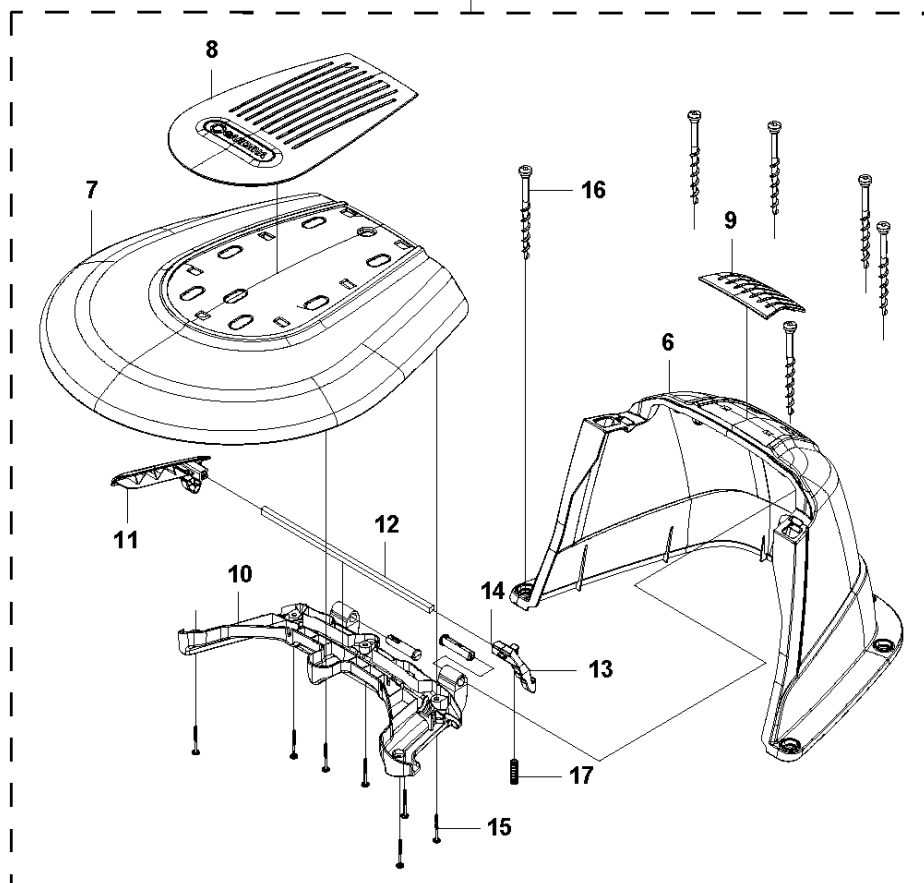

G GARDENA R38Li/40Li/R45Li/R50Li
ACCESSORIES

18