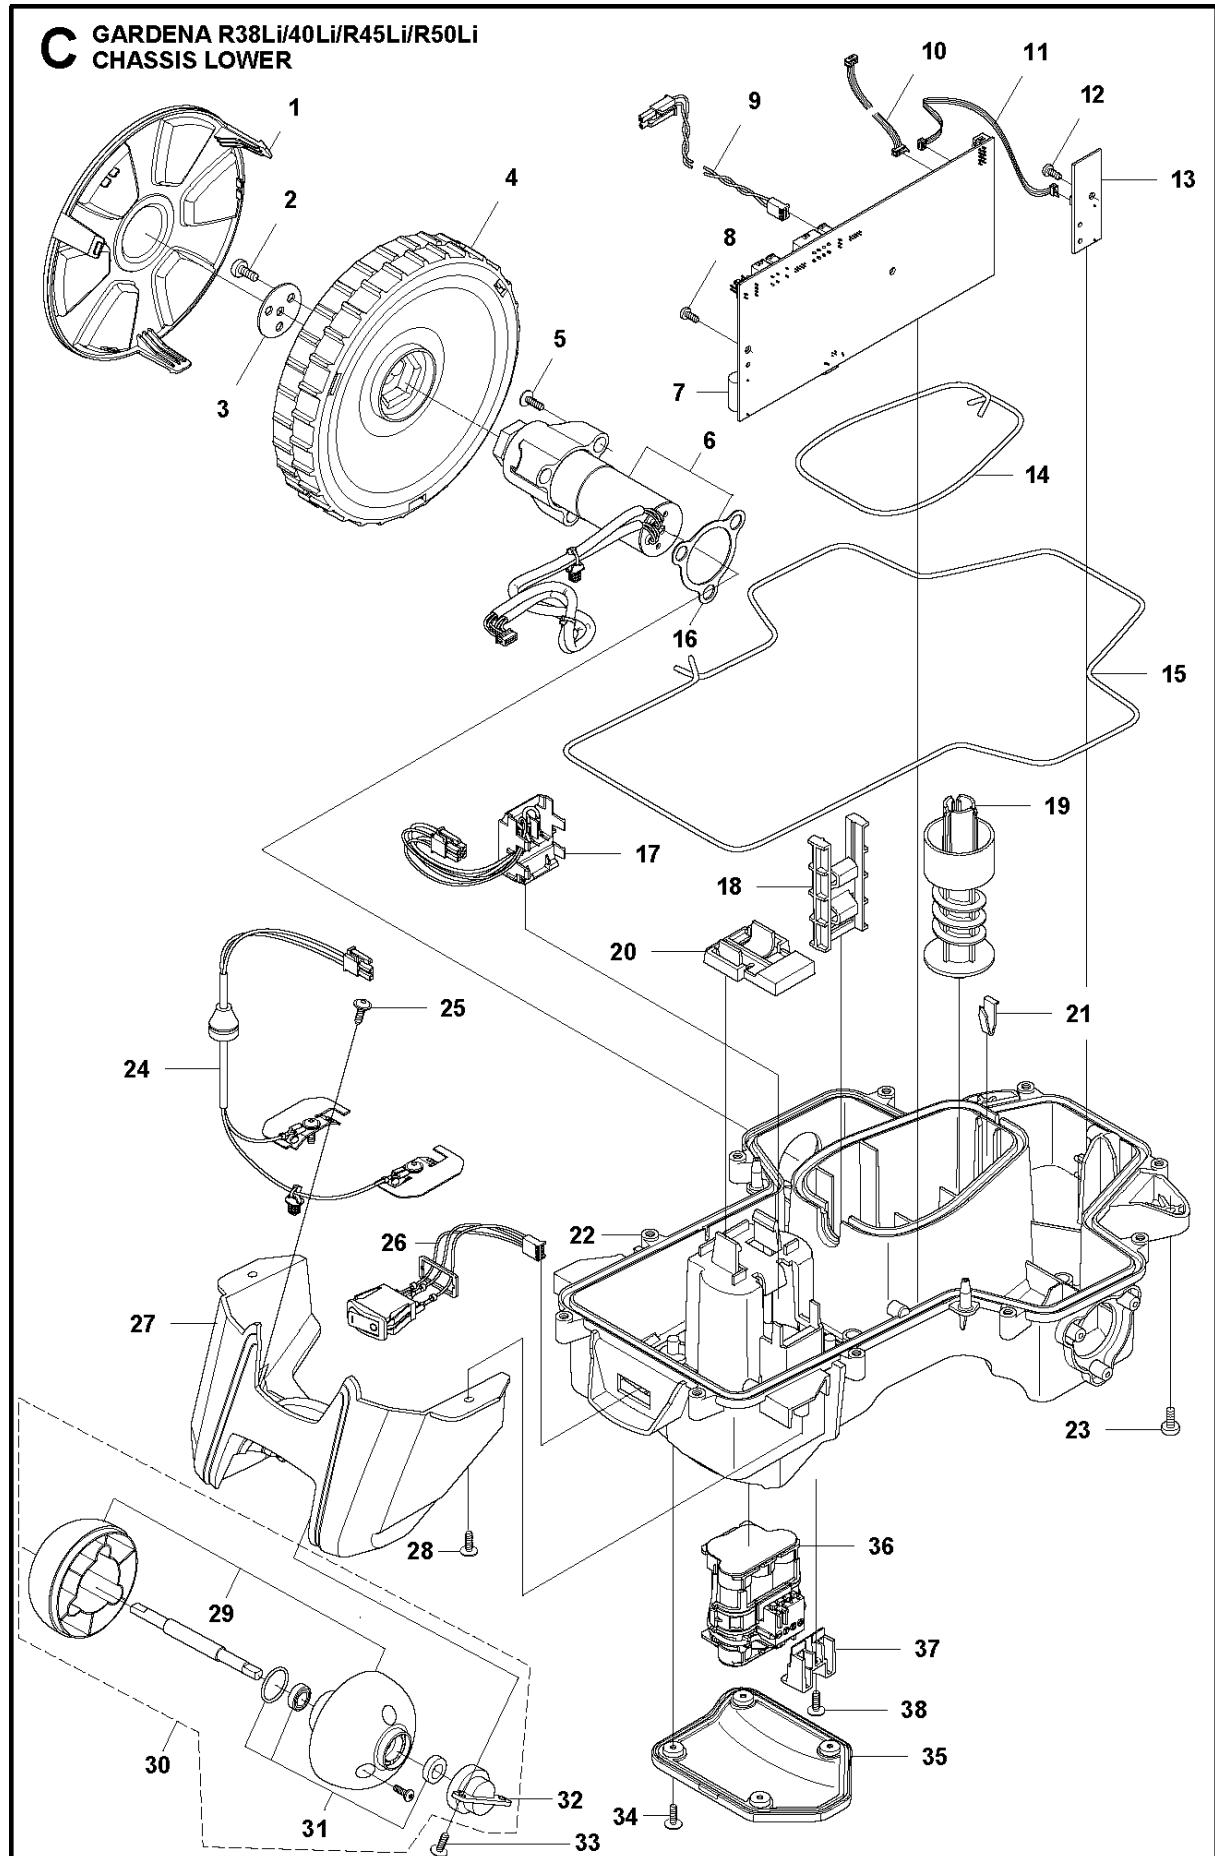

D GARDENA R38Li/40Li/R45Li/R50Li
BLADE MOTOR & CUTTING EQUIPMENT

BLADE MOTOR & CUTTING EQUIPMENT

R50Li, 2017-01

Ref	Part No	Description	Remark	QTY KIT
1	584 98 93-02	MOTOR	Cutting Motor	1
2	575 54 33-10	SCREW	Screw, Grey (10 mm)	1
3	574 50 35-01	HEIGHT INDICATOR	Height Indicator	1
4	581 02 03-01	MOTOR HOUSING	Motor Housing	1
5	576 21 38-01	SCREW ITPANM	Screw M4x12	3
6	574 37 35-01	HUB	Hub, Cutting Motor	1
7	576 21 35-01	SCREW IHSETM	Stop Screw	1
8	579 75 83-01	GUARD	Guard, Cutting Disc	1
9	575 54 33-14	SCREW	Screw, Grey (14 mm)	3
10	574 48 71-01	CUTTING DISC	Cutting Disc	1
11	577 09 32-01	WASHER	Washer	1
12	576 21 38-01	SCREW ITPANM	Screw	3

CHARGING STATION

R50Li, 2017-01

Ref	Part No	Description	Remark	QTY KIT
1	577 97 23-15	CHARGING STATION	Charging Station, Gardena	1
2	535 12 87-02	DIODE LENS	Diode Lens	1
3	584 61 83-02	CHARGING STATION	Charging Station Cover, Gardena	1
4	582 87 62-01	PRINTED CIRCUIT ASSY	Circuit Board, Charging Station	1
5	588 22 21-01	HEXAGON NUT FLANGE	Nut Flange	2
6	535 08 74-01	WASHER	Washer	2
7	575 54 33-14	SCREW	Screw, Grey (14 mm)	2
8	587 12 51-01	CONTACT	Contacts, Charging Station	2
9	588 22 22-01	SCREW ITXPANM	Screw	2
10	582 38 10-01	CABLE ASSY	Loom, Charging Station	1
11	575 54 33-14	SCREW	Screw, Grey (14 mm)	2
12	535 12 79-01	BRACKET	Bracket	2
13	581 55 19-03	CHARGING STATION	Charging Station Base Plate	1
14	575 54 33-14	SCREW	Screw, Grey (14 mm)	4
17	575 54 33-14	SCREW	Screw, Grey (14 mm)	4
18	582 35 64-01	PANEL ASSY	Guide Cover, Charging Station	1