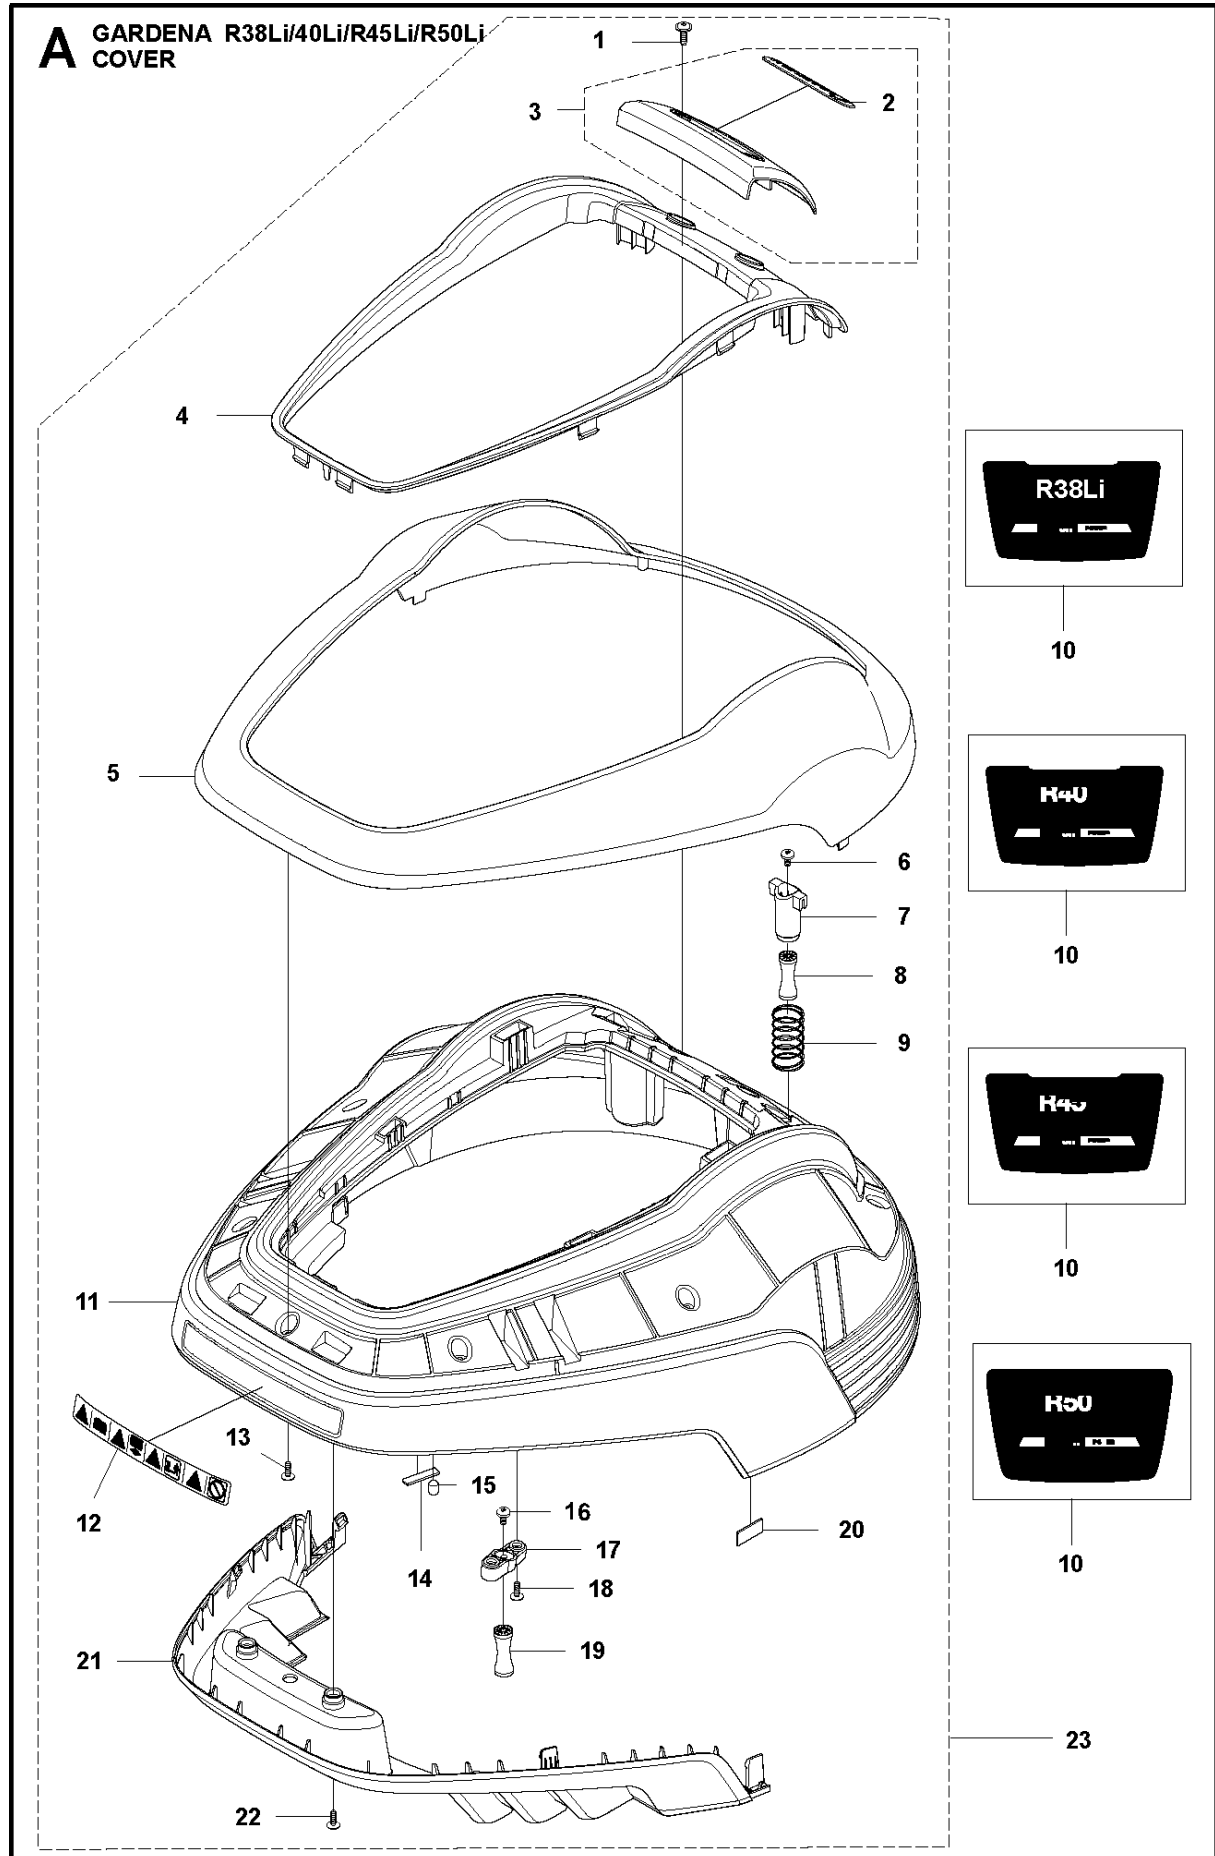

COVER

R50Li, 2017-01

Ref	Part No	Description	Remark	QTY KIT
1	575 54 33-14	SCREW	Screw, Grey (14 mm)	2
2	510 31 03-01	LOGOTYPE	Decal, Gardena Logotype	1
3	579 39 21-05	PLATE KIT	Logo, Plate KIT incl. Logo	1
4	577 70 76-04	FRAME	Frame	1
5	577 70 73-04	COVER	Cover	1
6	576 21 39-01	SCREW ITPANM	Screw	2
7	574 46 90-02	BRACKET	Bracket, Lift Sensor	2
8	574 46 91-02	DAMPER	Rubber Damper	2
9	574 48 51-02	SPRING	Spring, Lift Sensor	2
10	587 04 35-03	LABEL	Decal, R38Li	1
10	580 92 80-01	LABEL	Decal, R40Li	1
10	581 96 66-01	LABEL	Decal, R45Li	1
10	587 04 35-01	LABEL	Decal, R50Li	1
11	579 39 17-02	KIT	Main Body	1
12	586 35 97-01	LABEL	Warning Label	1
13	575 54 33-14	SCREW	Screw, Grey (14 mm)	7
14	576 03 01-01	PLATE	Plate, Collision Sensor	1
15	576 18 33-01	MAGNET	Magnet, Collision Sensor	1
16	576 21 39-01	SCREW ITPANM	Screw	2
17	575 41 60-02	SUPPORT CLAMP	Support Clamp	2
18	575 54 33-14	SCREW	Screw, Grey (14 mm)	4
19	574 46 91-02	DAMPER	Rubber Damper	2
20	576 18 32-01	MAGNET	Magnet, Lift Sensor	1
21	577 70 65-02	BUMPER	Bumper, Rear	1
22	575 54 33-14	SCREW	Screw, Grey (14 mm)	2
23	577 95 53-11	BODY SYSTEM	Cover KIT, Complete excl. Model Decal	1