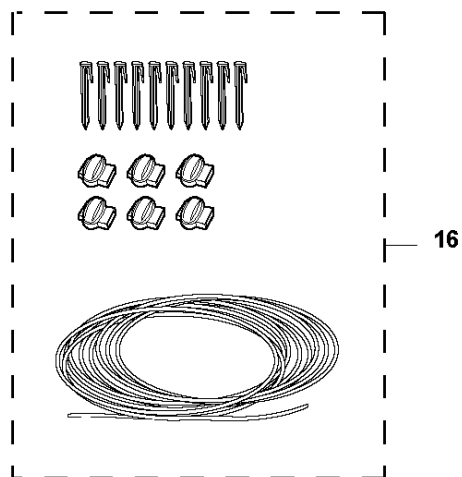

F GARDENA R38Li/40Li/R45Li/R50Li
INSTALLATION ACCESSORIES

Ref	Part No	Description	Remark	QTY KIT
1	584 86 25-01	TRANSFORMER	Power Supply Unit, EU	1
2	584 86 26-02	POWER UNIT	Power Supply Unit, UK	1
2	584 86 26-03	TRANSFORMER	Power Supply Unit, CH	1
2	584 86 26-04	POWER UNIT	Power Supply Unit, CA	1
2	584 86 26-05	POWER UNIT	Power Supply Unit, AU-NZ	1
3	579 82 51-01	CABLE ASSY	Low Voltage Cable (20 m)	1
3	579 82 51-02	CABLE ASSY	Low Voltage Cable (10 m)	1
3	579 82 51-03	CABLE ASSY	Low Voltage Cable (3 m)	1
4	966 80 98-01	STAPLE	Staples (100 pcs), Gardena Blister Pack	1
4	Gardena409020	TBD	Staples (100 pcs), Gardena Blister Pack	1
5	575 23 86-02	SCREW KIT	Anchor Screw (3 pcs) incl. Allen Key	1
6	967 10 48-01	WIRE	Loop Wire 50 m, Gardena Blister Pack	1
6	Gardena405820	TBD	Loop Wire 50 m, Gardena Blister Pack	1
6	966 80 96-01	WIRE	Loop Wire (150 m), Gardena Blister Pack	1
6	Gardena408820	TBD	Loop Wire (150 m), Gardena Blister Pack	1
6	580 66 20-03	WIRE	Loop Wire (200 m)	1
6	580 66 20-01	WIRE	Loop Wire (250 m)	1
6	580 66 20-04	WIRE	Loop Wire (800 m)	1
7	966 80 95-01	BLADE	Blades (9 pcs), Gardena Blister Pack	1
7	Gardena408720	TBD	Blades (9 pcs), Gardena Blister Pack	1
7	577 86 46-03	BLADE SET	Long Life - Safety Blade, Husqvarna Blister Pack, 9 pcs	1
7	577 60 65-05	BLADE SET	Long Life - Safety Blade, 45 pcs	1
7	577 60 66-04	BLADE SET	Long Life - Safety Blade, 300 pcs	1
8	535 12 90-01	CONNECTOR	Loop Wire Connector (1pcs)	1
9	501 98 02-01	COUPLER	Coupler (1pcs)	1
9	501 98 02-02	COUPLER	Coupler KIT (50pcs)	1
10	966 80 97-01	COUPLER	2 Connectors+6 Couplers, Gardena Blister Pack	1
10	Gardena408920	TBD	2 Connectors+6 Couplers, Gardena Blister Pack	1
10	579 04 81-01	ACCESSORY BAG	5 Connectors+5 Couplers	1
11	586 27 79-01	STICKER	Sticker, Cable Markers (10 pcs)	1
12	502 40 53-01	LABEL	Label, Anti-Theft	1
13	578 90 91-05	DVD	Installation DVD, Gardena	1
14	115844301	TBD	Operator's Manual, Swedish	1
14	115844306	TBD	Operator's Manual, Danish	1
14	115844311	TBD	Operator's Manual, Finnish	1
14	115844321	TBD	Operator's Manual, Norwegian	1
14	115844326	TBD	Operator's Manual, English	1
14	115844331	TBD	Operator's Manual, French	1
14	115844336	TBD	Operator's Manual, Dutch	1
14	115844341	TBD	Operator's Manual, Italian	1
14	115844346	TBD	Operator's Manual, Spanish	1
14	115844351	TBD	Operator's Manual, German	1
14	115844358	TBD	Operator's Manual, Hungarian	1
14	115844359	TBD	Operator's Manual, Portuguese	1
14	115844361	TBD	Operator's Manual, Polish	1