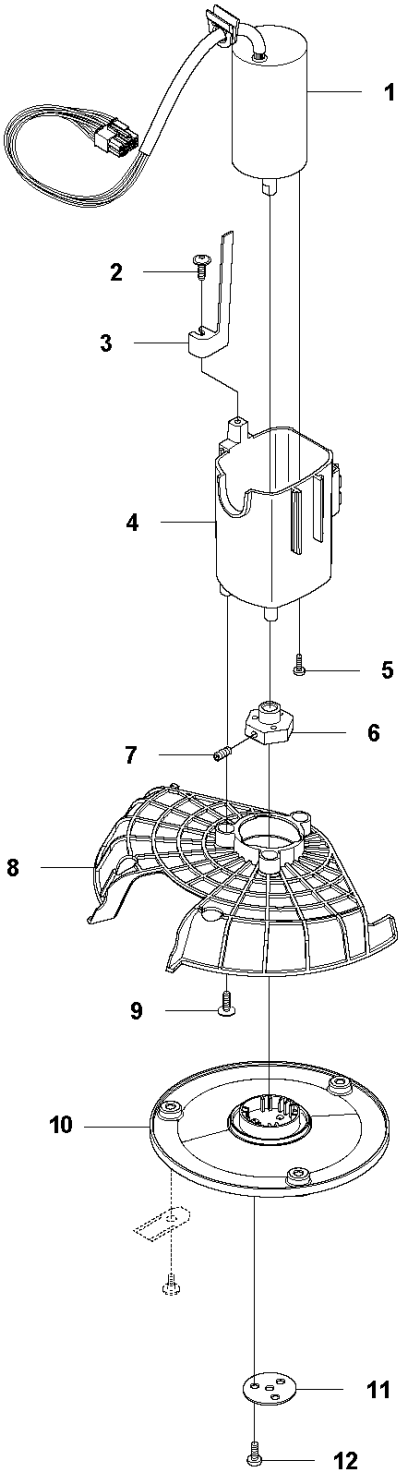

D GARDENA R38Li/40Li/R45Li/R50Li
BLADE MOTOR & CUTTING EQUIPMENT

BLADE MOTOR & CUTTING EQUIPMENT

R50Li, 2017-01

Ref	Part No	Description	Remark	QTY KIT
1	584 98 93-02	MOTOR	Cutting Motor	1
2	575 54 33-10	SCREW	Screw, Grey (10 mm)	1
3	574 50 35-01	HEIGHT INDICATOR	Height Indicator	1
4	581 02 03-01	MOTOR HOUSING	Motor Housing	1
5	576 21 38-01	SCREW ITPANM	Screw M4x12	3
6	574 37 35-01	HUB	Hub, Cutting Motor	1
7	576 21 35-01	SCREW IHSETM	Stop Screw	1
8	579 75 83-01	GUARD	Guard, Cutting Disc	1
9	575 54 33-14	SCREW	Screw, Grey (14 mm)	3
10	574 48 71-01	CUTTING DISC	Cutting Disc	1
11	577 09 32-01	WASHER	Washer	1
12	576 21 38-01	SCREW ITPANM	Screw	3