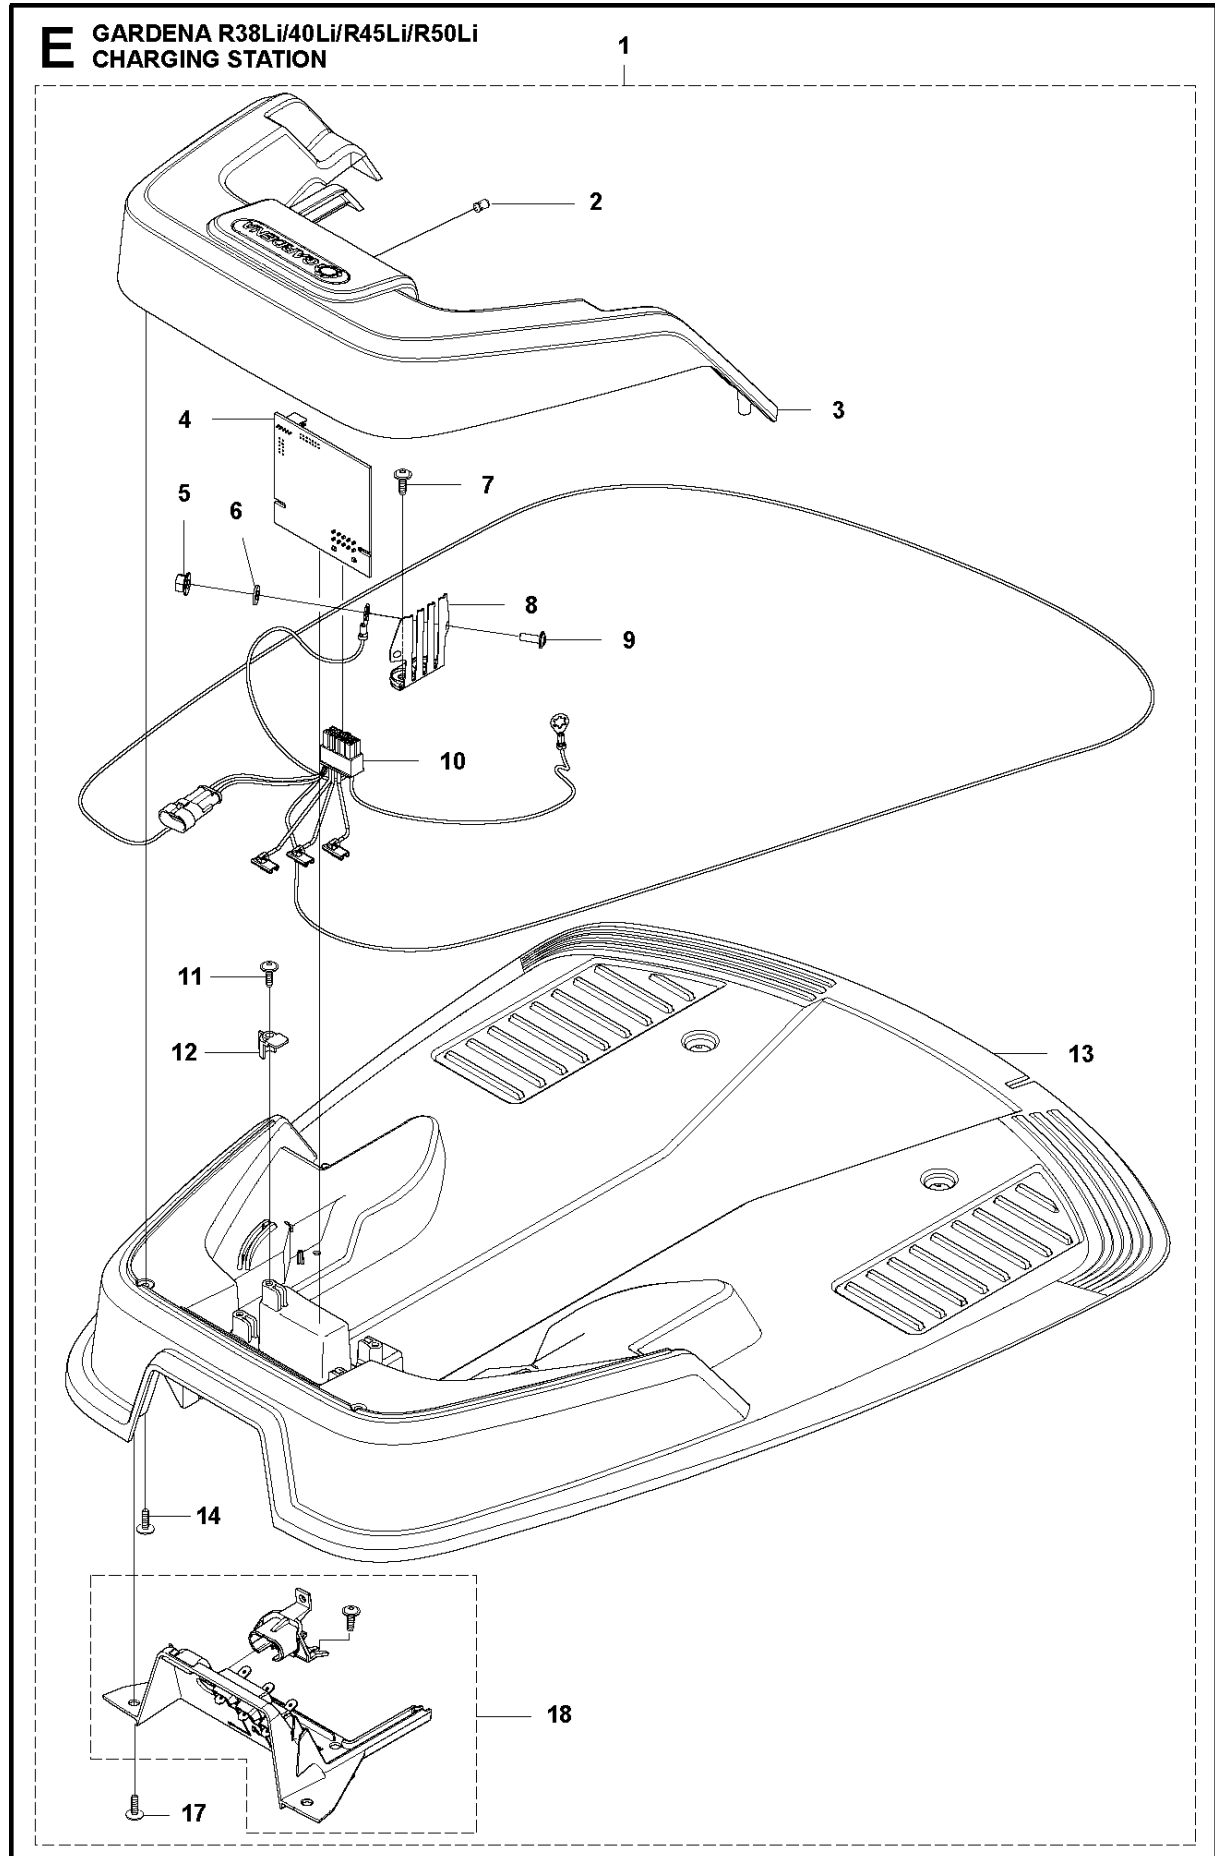

D GARDENA R38Li/40Li/R45Li/R50Li
BLADE MOTOR & CUTTING EQUIPMENT

BLADE MOTOR & CUTTING EQUIPMENT

R50Li, 2017-01

Ref	Part No	Description	Remark	QTY KIT
1	584 98 93-02	MOTOR	Cutting Motor	1
2	575 54 33-10	SCREW	Screw, Grey (10 mm)	1
3	574 50 35-01	HEIGHT INDICATOR	Height Indicator	1
4	581 02 03-01	MOTOR HOUSING	Motor Housing	1
5	576 21 38-01	SCREW ITPANM	Screw M4x12	3
6	574 37 35-01	HUB	Hub, Cutting Motor	1
7	576 21 35-01	SCREW IHSETM	Stop Screw	1
8	579 75 83-01	GUARD	Guard, Cutting Disc	1
9	575 54 33-14	SCREW	Screw, Grey (14 mm)	3
10	574 48 71-01	CUTTING DISC	Cutting Disc	1
11	577 09 32-01	WASHER	Washer	1
12	576 21 38-01	SCREW ITPANM	Screw	3

CHARGING STATION

R50Li, 2017-01

Ref	Part No	Description	Remark	QTY KIT
1	577 97 23-15	CHARGING STATION	Charging Station, Gardena	1
2	535 12 87-02	DIODE LENS	Diode Lens	1
3	584 61 83-02	CHARGING STATION	Charging Station Cover, Gardena	1
4	582 87 62-01	PRINTED CIRCUIT ASSY	Circuit Board, Charging Station	1
5	588 22 21-01	HEXAGON NUT FLANGE	Nut Flange	2
6	535 08 74-01	WASHER	Washer	2
7	575 54 33-14	SCREW	Screw, Grey (14 mm)	2
8	587 12 51-01	CONTACT	Contacts, Charging Station	2
9	588 22 22-01	SCREW ITXPANM	Screw	2
10	582 38 10-01	CABLE ASSY	Loom, Charging Station	1
11	575 54 33-14	SCREW	Screw, Grey (14 mm)	2
12	535 12 79-01	BRACKET	Bracket	2
13	581 55 19-03	CHARGING STATION	Charging Station Base Plate	1
14	575 54 33-14	SCREW	Screw, Grey (14 mm)	4
17	575 54 33-14	SCREW	Screw, Grey (14 mm)	4
18	582 35 64-01	PANEL ASSY	Guide Cover, Charging Station	1