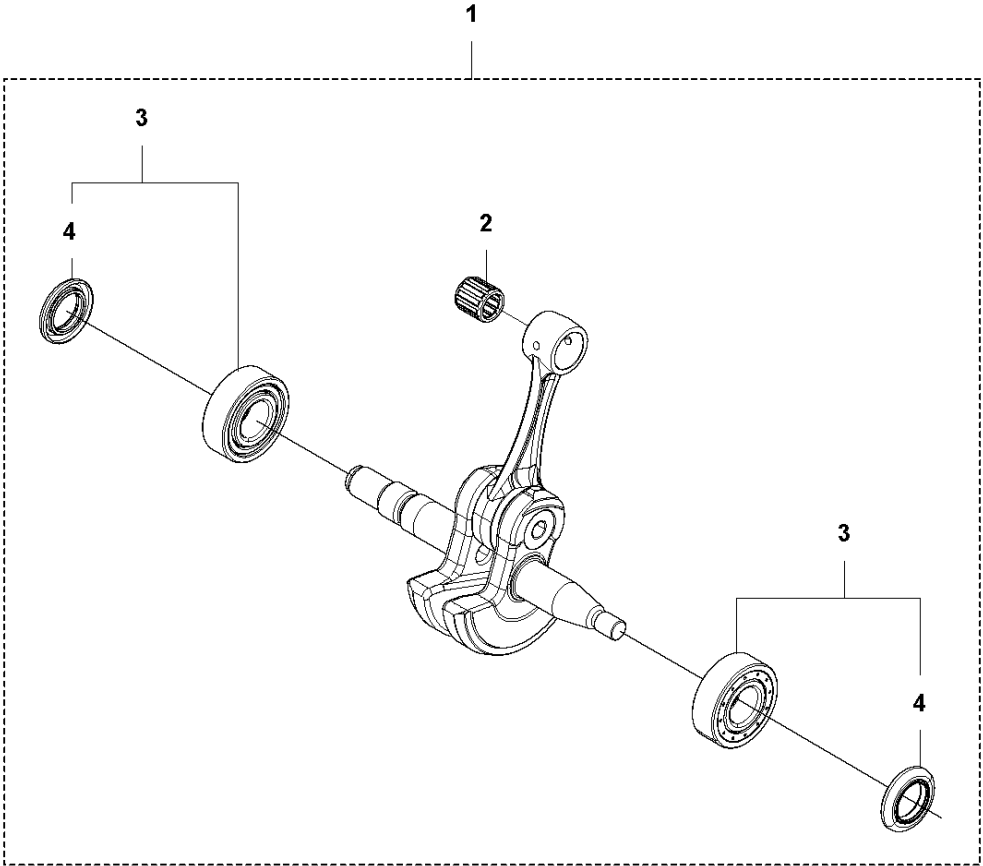

E 565
CRANKSHAFT

Ref	Part No	Description	Remark	QTY	KIT
1	577 60 74-02	CRANKSHAFT ASSY		1	1
2	577 57 24-01	NEEDLE BEARING		1	1
3	587 29 34-01	BALL BEARING		2	1
4	582 81 26-01	RADIAL SEAL		2	2