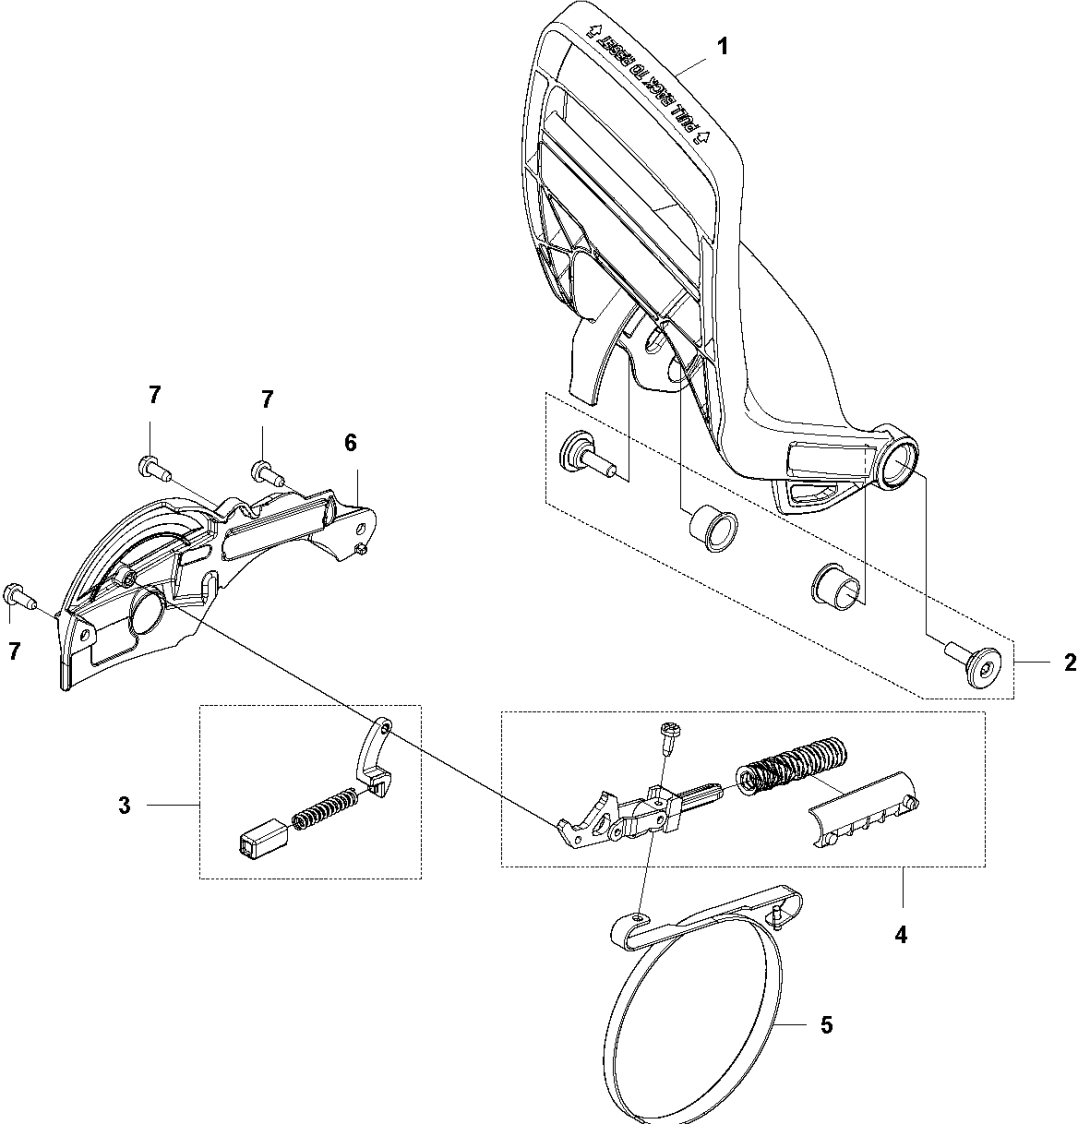

SPARE PARTS LIST

CHAIN SAWS

565

A1 565
CHAIN BRAKE

Ref	Part No	Description	Remark	QTY KIT
1	576 13 96-01	HAND GUARD		1
2	590 10 53-01	SCREW KIT		1
3	590 11 02-01	CHAIN BRAKE		1
4	590 10 56-01	KNEE JOINT		1
5	503 75 22-02	BRAKE BAND ASSY		1
6	574 82 56-01	COVER		1
7	582 21 33-01	SCREW		3

A2 565
CLUTCH COVER

Ref	Part No	Description	Remark	QTY KIT	
1	575 23 59-04	CLUTCH COVER ASSY		1	
2	575 23 63-02	CLUTCH COVER		1	1
3	575 23 64-01	CHIP GUARD		1	1
4	526 22 18-01	SCREW CITXPANT		3	1
5	501 51 72-01	CHAIN GUIDE		1	1
6	576 42 43-01	COVER		1	1
7	505 19 73-01	NUT		2	1
9	590 10 47-01	CHAIN TENSIONER KIT		1	1
10	590 10 48-01	WORM SCREW		1	1
11	590 10 51-01	WORM WHEEL		1	1

B 565
CLUTCH & OIL PUMP

Ref	Part No	Description	Remark	QTY	KIT
1	577 60 38-01	CLUTCH DRUM ASSY		1	
2	503 43 20-01	NEEDLE HOLDER		1	1
3	501 59 80-02	RIM		1	1
4	503 75 24-01	WASHER		1	
5	503 27 21-01	E-CLIP		1	
6	586 79 84-03	CLUTCH ASSY		1	
7	537 36 06-01	CLUTCH SPRING		3	6
8	582 27 01-08	PUMP PINION		1	
9	589 02 84-01	OIL PUMP ASSY		1	
10	590 11 97-01	PUMP PISTON		1	9
11	590 12 01-01	OIL PUMP		1	9
12	576 98 74-01	OIL PRESSURE HOSE		1	
13	526 81 81-01	SCREW ITXSCM		2	
14	594 09 32-01	OIL HOSE		1	
15	501 54 41-02	OIL SCREEN		1	

C 565
CYLINDER COVER

CYLINDER COVER

Ref	Part No	Description	Remark	QTY KIT
1	579 79 88-01	CYLINDER COVER		1

D 565
CYLINDER & PISTON

12 (A)

CYLINDER PISTON

565

Ref	Part No	Description	Remark	QTY KIT	
1	590 15 03-02	CYLINDER ASSY	565	1	
2	576 62 67-04	PISTON ASSY		1	1
3	576 62 74-01	PISTON RING		2	2
4	577 57 24-01	NEEDLE BEARING		1	1
5	737 43 12-00	SNAP RING		2	2
6	503 55 22-01	PLUG		1	1
7	584 28 87-01	DECOMPRESSION VALVE		1	
8	503 23 51-11	SPARK PLUG		1	
9	501 81 12-02	SCREW ITXSCM		4	
10	589 52 79-01	SLEEVE		4	
11	577 23 98-01	GASKET		1	12
12	578 86 47-01	GASKET KIT		1	