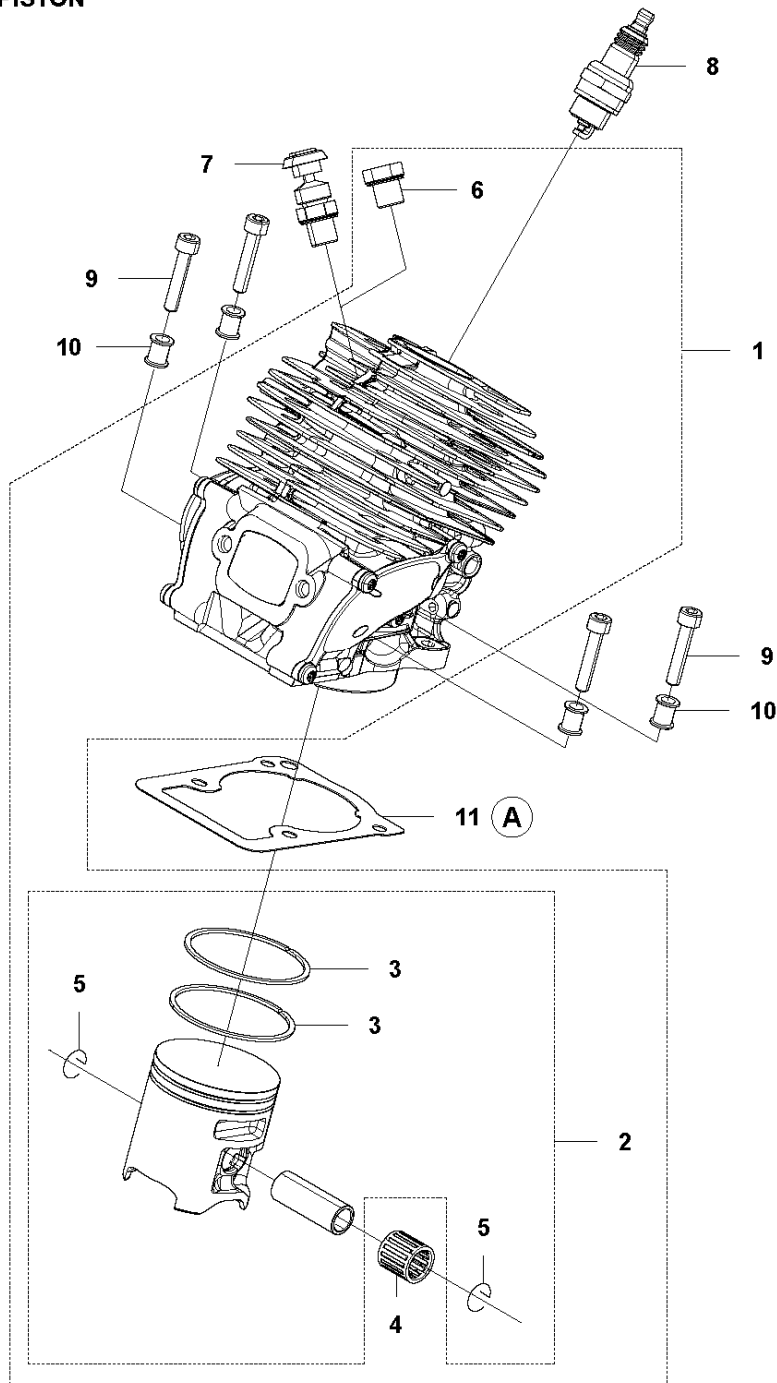

SPARE PARTS LIST

CHAIN SAWS

565

A1 565
CHAIN BRAKE

Ref	Part No	Description	Remark	QTY KIT
1	576 13 96-01	HAND GUARD		1
2	590 10 53-01	SCREW KIT		1
3	590 11 02-01	CHAIN BRAKE		1
4	590 10 56-01	KNEE JOINT		1
5	503 75 22-02	BRAKE BAND ASSY		1
6	574 82 56-01	COVER		1
7	582 21 33-01	SCREW		3

A2 565
CLUTCH COVER

Ref	Part No	Description	Remark	QTY KIT	
1	575 23 59-04	CLUTCH COVER ASSY		1	
2	575 23 63-02	CLUTCH COVER		1	1
3	575 23 64-01	CHIP GUARD		1	1
4	526 22 18-01	SCREW CITXPANT		3	1
5	501 51 72-01	CHAIN GUIDE		1	1
6	576 42 43-01	COVER		1	1
7	505 19 73-01	NUT		2	1
9	590 10 47-01	CHAIN TENSIONER KIT		1	1
10	590 10 48-01	WORM SCREW		1	1
11	590 10 51-01	WORM WHEEL		1	1

B 565
CLUTCH & OIL PUMP

Ref	Part No	Description	Remark	QTY	KIT
1	577 60 38-01	CLUTCH DRUM ASSY		1	
2	503 43 20-01	NEEDLE HOLDER		1	1
3	501 59 80-02	RIM		1	1
4	503 75 24-01	WASHER		1	
5	503 27 21-01	E-CLIP		1	
6	586 79 84-03	CLUTCH ASSY		1	
7	537 36 06-01	CLUTCH SPRING		3	6
8	582 27 01-08	PUMP PINION		1	
9	589 02 84-01	OIL PUMP ASSY		1	
10	590 11 97-01	PUMP PISTON		1	9
11	590 12 01-01	OIL PUMP		1	9
12	576 98 74-01	OIL PRESSURE HOSE		1	
13	526 81 81-01	SCREW ITXSCM		2	
14	594 09 32-01	OIL HOSE		1	
15	501 54 41-02	OIL SCREEN		1	

C 565
CYLINDER COVER

CYLINDER COVER

Ref	Part No	Description	Remark	QTY KIT
1	579 79 88-01	CYLINDER COVER		1

D 565
CYLINDER & PISTON

12 (A)

CYLINDER PISTON

565

Ref	Part No	Description	Remark	QTY KIT	
1	590 15 03-02	CYLINDER ASSY	565	1	
2	576 62 67-04	PISTON ASSY		1	1
3	576 62 74-01	PISTON RING		2	2
4	577 57 24-01	NEEDLE BEARING		1	1
5	737 43 12-00	SNAP RING		2	2
6	503 55 22-01	PLUG		1	1
7	584 28 87-01	DECOMPRESSION VALVE		1	
8	503 23 51-11	SPARK PLUG		1	
9	501 81 12-02	SCREW ITXSCM		4	
10	589 52 79-01	SLEEVE		4	
11	577 23 98-01	GASKET		1	12
12	578 86 47-01	GASKET KIT		1	