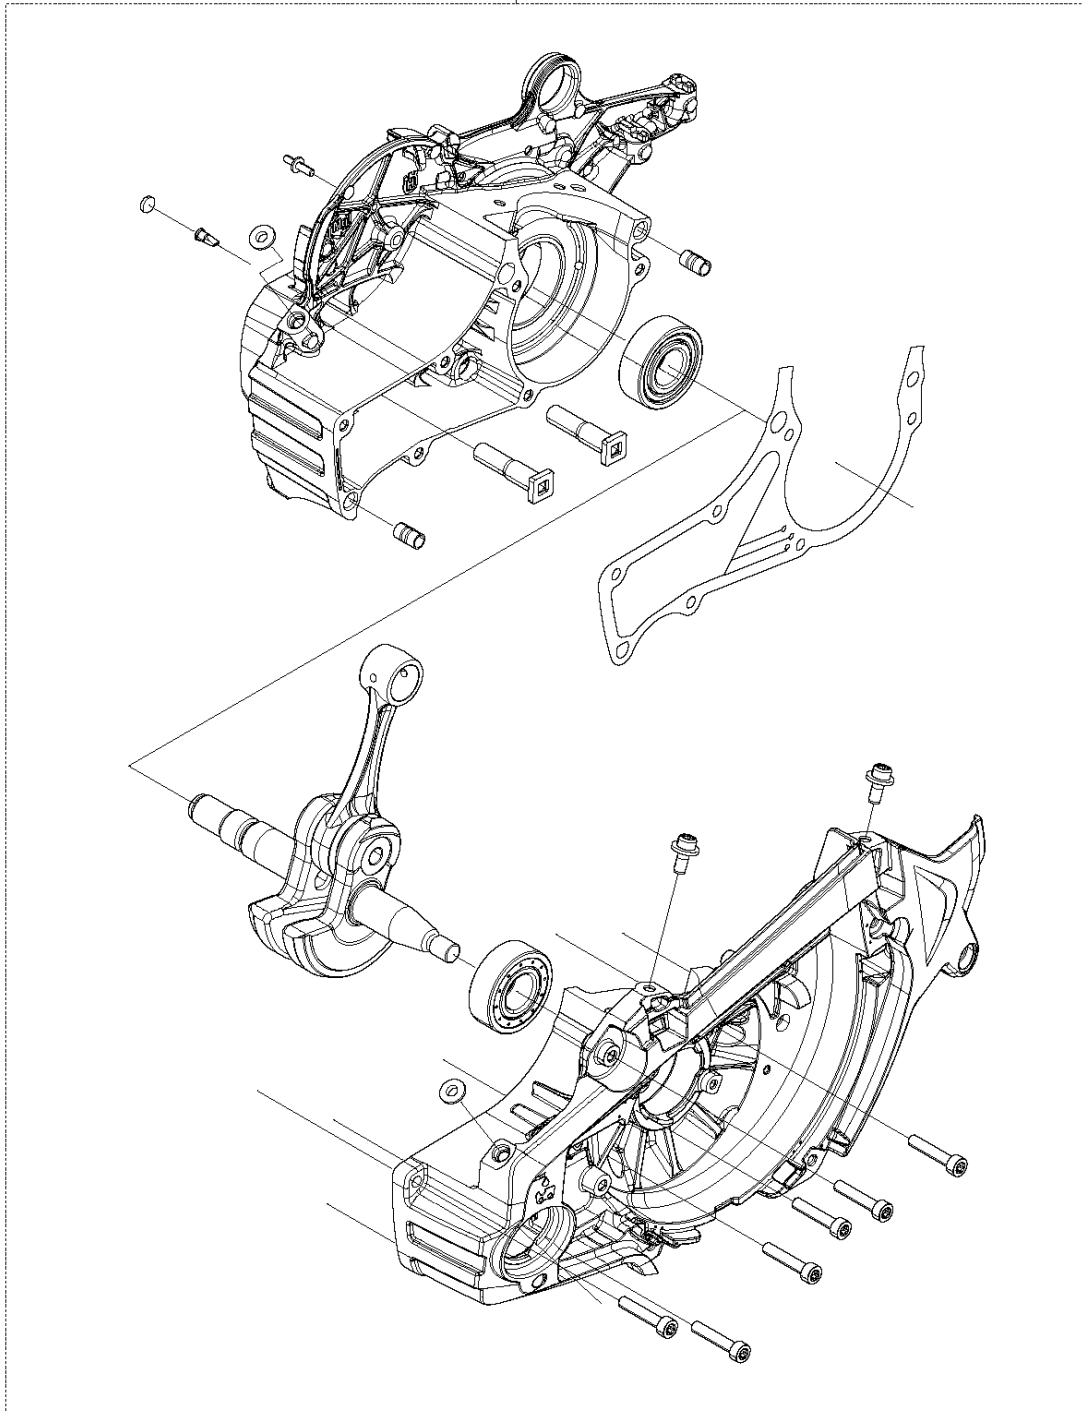

Ref	Part No	Description	Remark	QTY	KIT
1	503 55 85-13	TOOL		1	
2	501 69 17-01	COMBINATION WRENCH		1	1
3	575 88 07-01	WRENCH		1	1
4	583 89 71-01	DIAGNOSTIC TOOL KIT		1	
5	576 18 34-01	CABLE ASSY	Diagnostic cable 14Mhz	1	4
6	576 95 22-01	CABLE ASSY	Diagnostic cable 8Mhz	1	4
7	575 52 75-01	WINTER KIT		1	
8	576 16 26-01	WINTER COVER		1	7
9	503 21 70-16	SCREW CCRPANT		2	7
10	740 42 01-00	O-RING		2	7
11	590 26 10-01	SPIKE	Std	1	
12	575 23 65-01	SPIKE		1	11
13	503 22 24-01	LOCK NUT		2	11
14	525 75 52-02	SCREW ITXSCFM		2	11
15	589 77 21-01	SPIKE	Wrap	1	
16	589 77 13-01	CHAIN CATCHER		1	15
17	537 02 44-01	WEAR PROTECTION		1	16
18	537 01 72-01	SPIKE		1	15
19	503 92 27-01	SPIKE		1	15
20	525 88 74-02	SCREW CITXPANT		1	15
21	525 82 49-02	SCREW ITXSCM		2	
22	503 22 00-01	HEXAGON NUT		2	

H2 565 CRANKCASE SHORT BLOCK

1