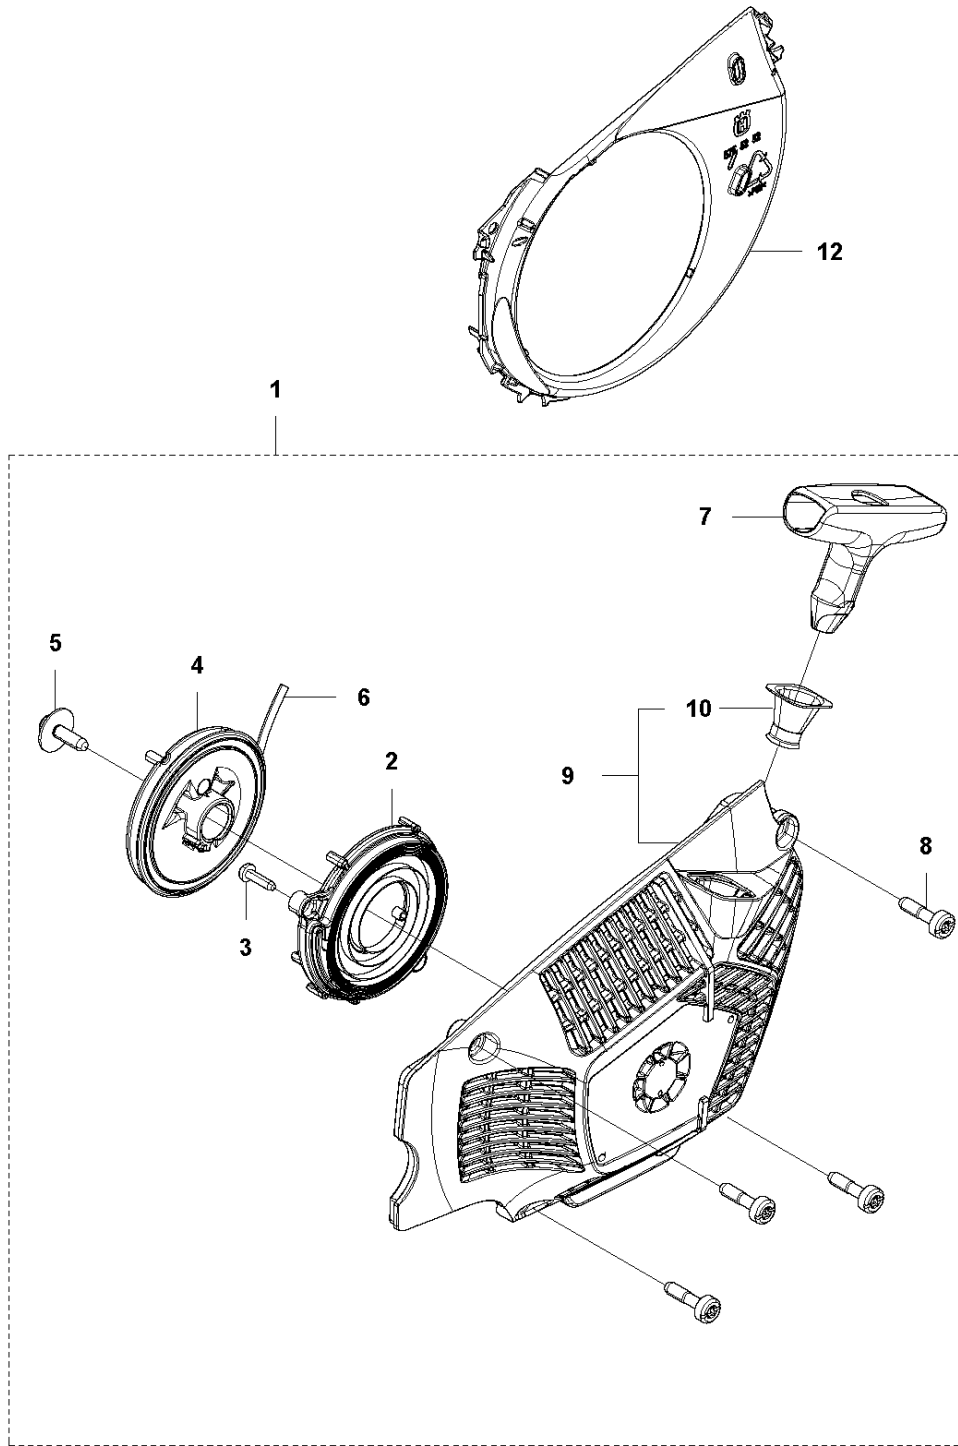

M 565
STARTER

Ref	Part No	Description	Remark	QTY	KIT
1	575 52 76-02	STARTER HOUSING		1	
2	505 15 79-02	SPRING CASSETTE ASSY		1	1
3	525 88 74-01	SCREW CITXPANT		2	1
4	505 15 81-01	STARTER PULLEY ASSY		1	1
5	576 35 66-01	SCREW ITXSCT		1	1
6	505 30 51-25	STARTER CORD		1	1
7	537 23 25-01	STARTER HANDLE		1	1
8	525 82 45-01	SCREW CITXPANMO		4	1
9	575 52 58-01	STARTER HOUSING		1	1
10	537 28 32-01	REINFORCEMENT SLEEVE		1	1
11	575 39 64-03	DECAL		1	
12	575 52 52-01	BAFFLE		1