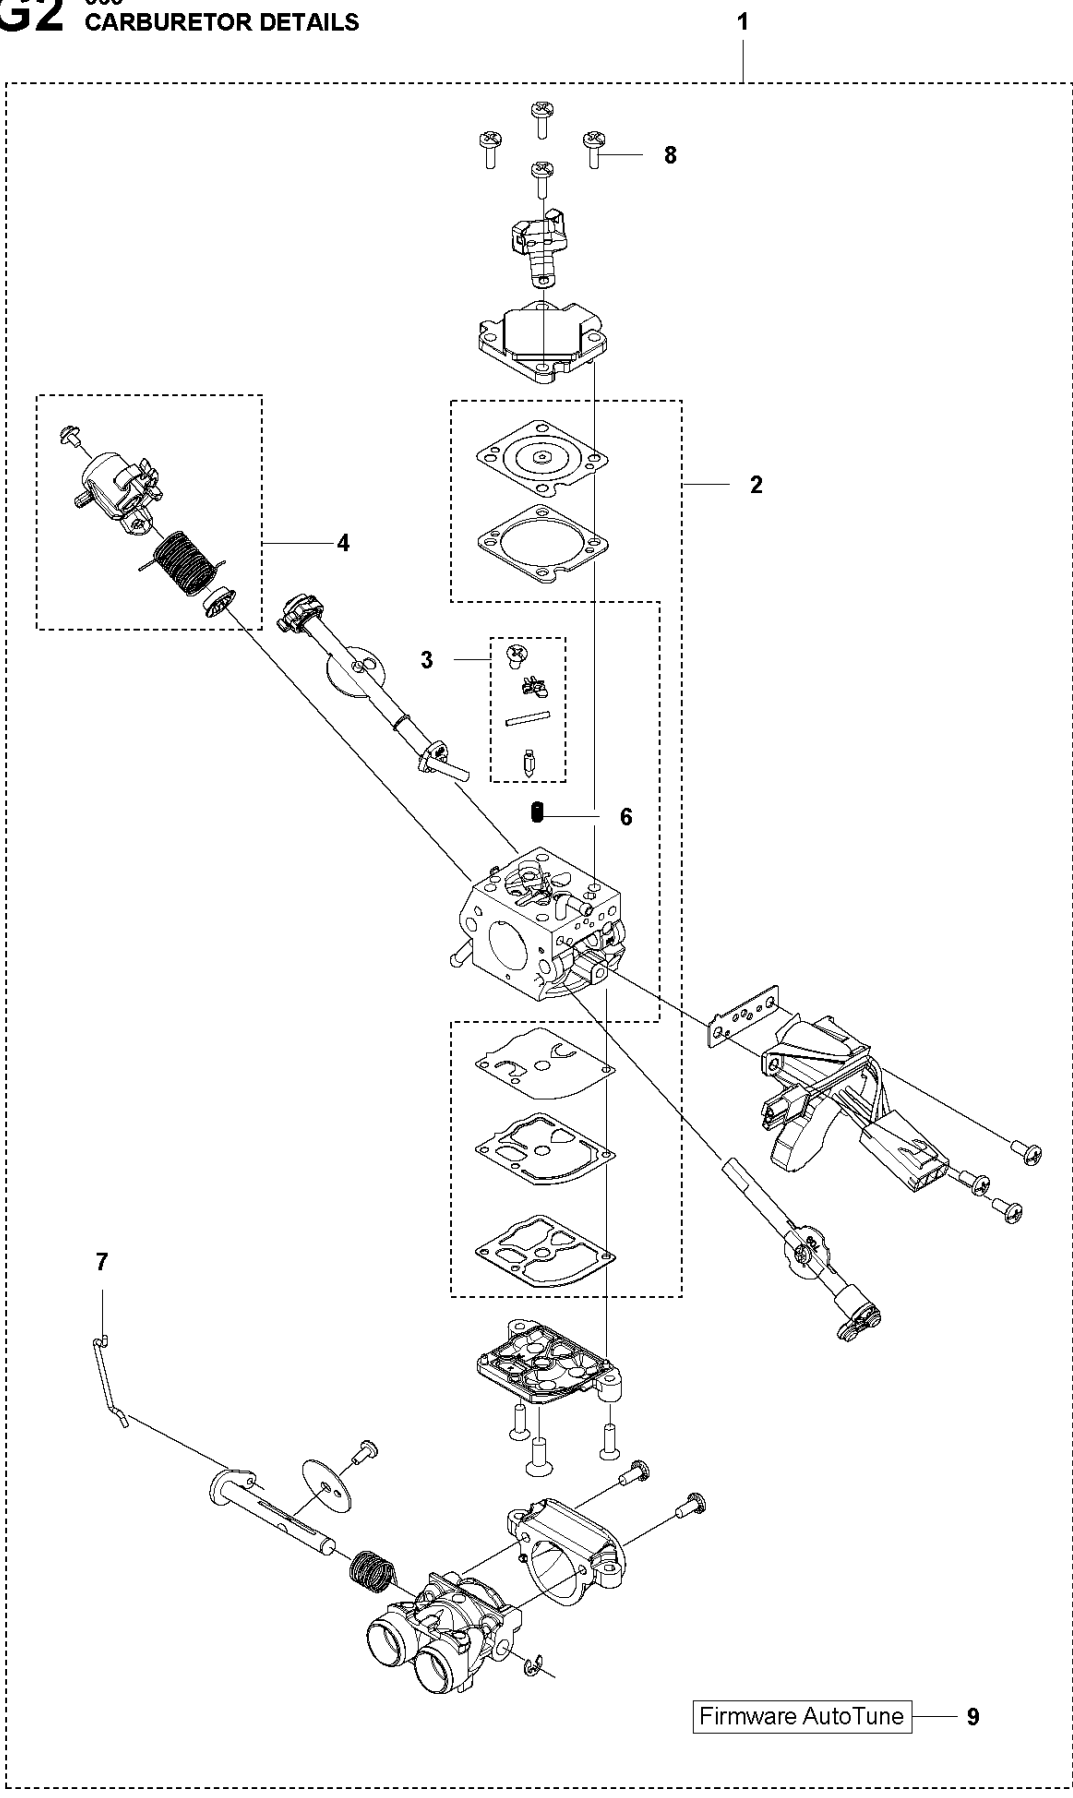

G2 565
CARBURETOR DETAILS

Firmware AutoTune — 9

Ref	Part No	Description	Remark	QTY	KIT
1	591 15 83-02	CARBURETTOR KIT	C1M-140062B	1	
2	522 51 89-01	KIT	GASKET KIT	1	1
3	590 19 15-01	CARBURETTOR	Metering Kit	1	1
4	590 19 16-01	CARBURETTOR	Throttle Lever Kit	1	1
6	537 38 34-01	SPRING		1	1
7	522 51 79-01	ROD		1	1
8	522 54 51-01	SCREW		4	
9	-	TBD	Download from your local supportsite	1