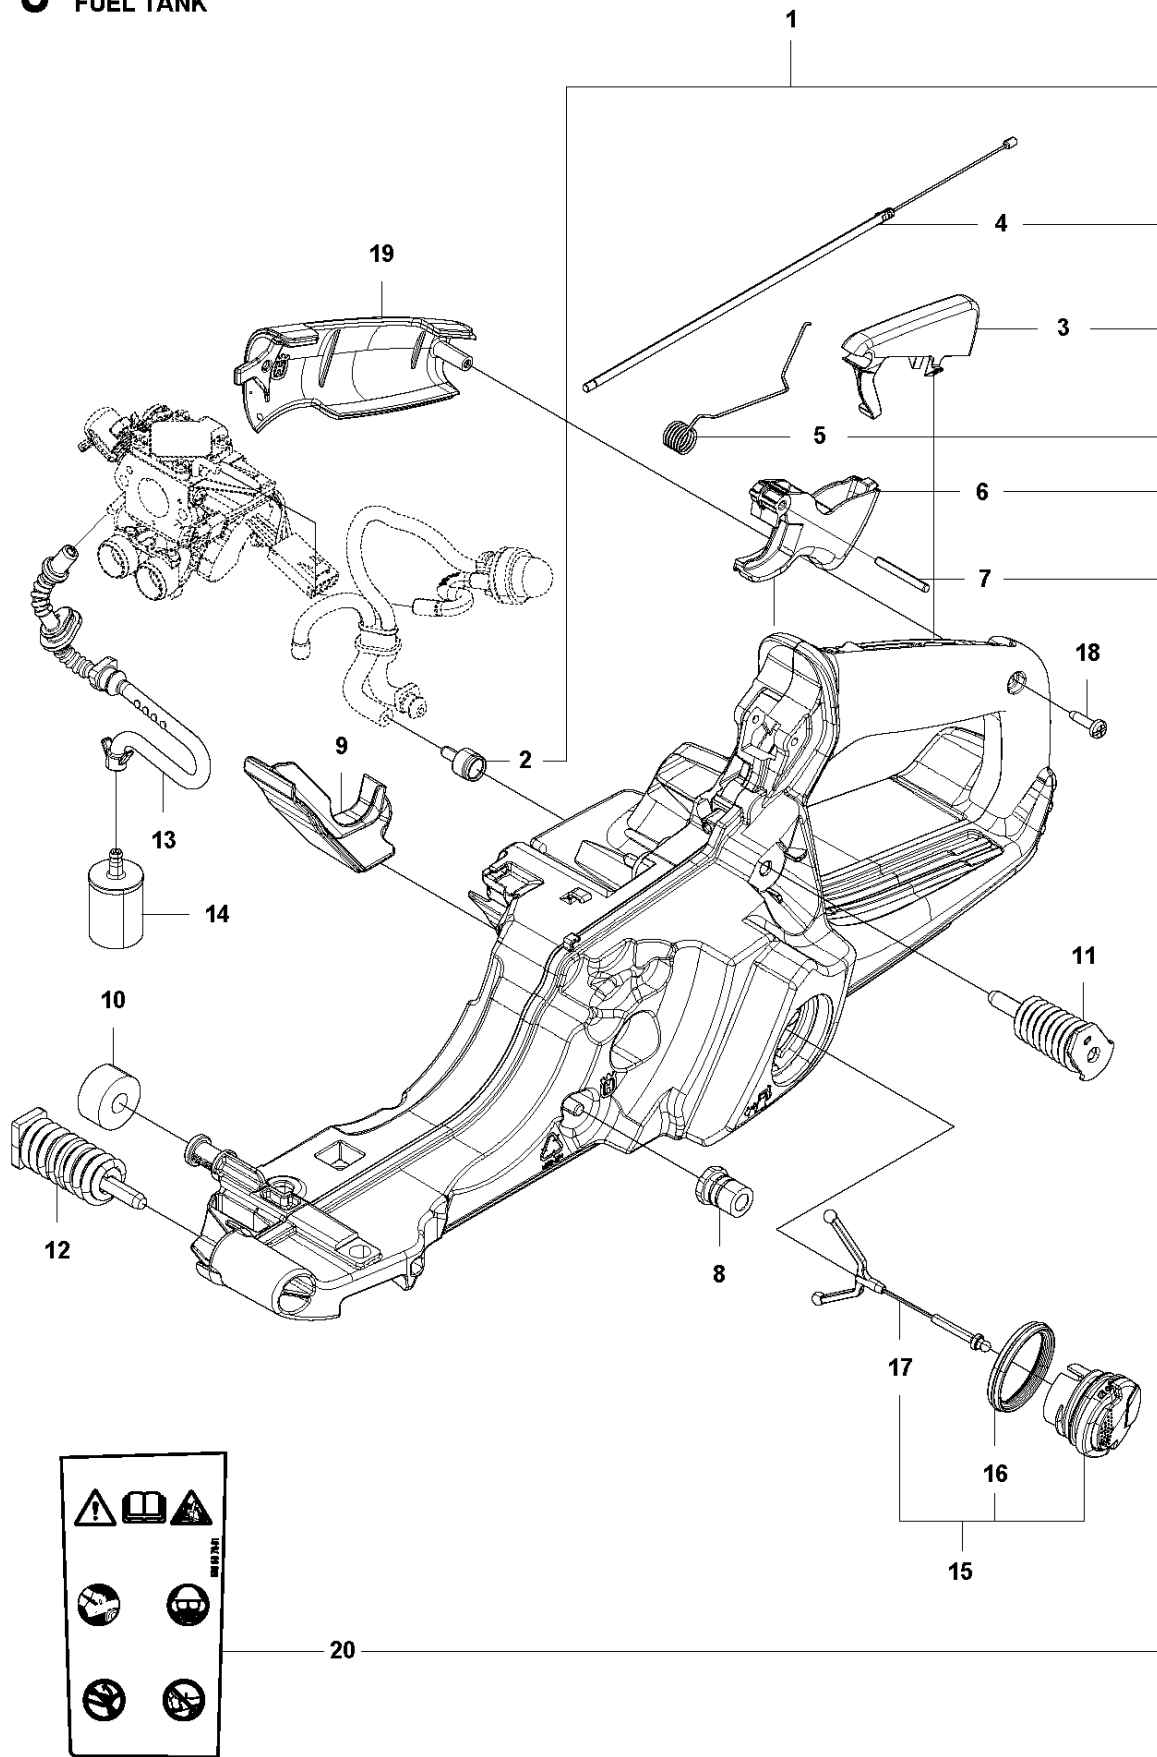

J 565
FUEL TANK

Ref	Part No	Description	Remark	QTY	KIT
1	578 20 07-01	FUEL TANK ASSY		1	
2	501 15 29-01	TANK VENT ASSY		1	1
3	537 20 84-01	THROTTLE LOCKOUT		1	1
4	576 16 28-02	THROTTLE CABLE ASSY		1	1
5	544 09 99-01	SPRING		1	1
6	576 95 67-01	THROTTLE		1	1
7	720 18 25-20	PARALLEL PIN		1	1
8	501 00 76-01	LATERAL SUPPORT		1	
9	575 01 02-01	WEAR PROTECTION		1	
10	523 08 55-01	DEFLECTION LIMITER		1	
11	577 06 27-02	ANTIVIBRATION ELEMENT		1	
11	577 06 27-01	ANTIVIBRATION ELEMENT	Hard	1	
12	503 85 41-04	ANTIVIBRATION ELEMENT		1	
12	503 85 41-03	ANTIVIBRATION ELEMENT	Hard	1	
13	577 50 41-01	FUEL HOSE		1	
14	503 44 32-01	FUEL FILTER		1	
15	522 62 00-03	TANK CAP ASSY		1	
16	589 24 11-01	GASKET		1	15
17	503 57 89-01	HOLDER		1	15
18	525 88 74-02	SCREW CITXPANT		1	
19	537 20 55-01	COVER		1	
20	590 56 70-01	DECAL		1	1