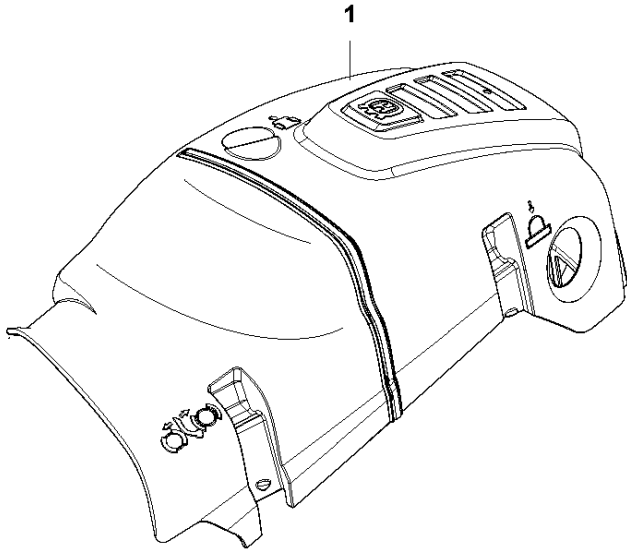

Ref	Part No	Description	Remark	QTY	KIT
1	577 60 38-01	CLUTCH DRUM ASSY		1	
2	503 43 20-01	NEEDLE HOLDER		1	1
3	501 59 80-02	RIM		1	1
4	503 75 24-01	WASHER		1	
5	503 27 21-01	E-CLIP		1	
6	586 79 84-03	CLUTCH ASSY		1	
7	537 36 06-01	CLUTCH SPRING		3	6
8	582 27 01-08	PUMP PINION		1	
9	589 02 84-01	OIL PUMP ASSY		1	
10	590 11 97-01	PUMP PISTON		1	9
11	590 12 01-01	OIL PUMP		1	9
12	576 98 74-01	OIL PRESSURE HOSE		1	
13	526 81 81-01	SCREW ITXSCM		2	
14	594 09 32-01	OIL HOSE		1	
15	501 54 41-02	OIL SCREEN		1	

C 565
CYLINDER COVER