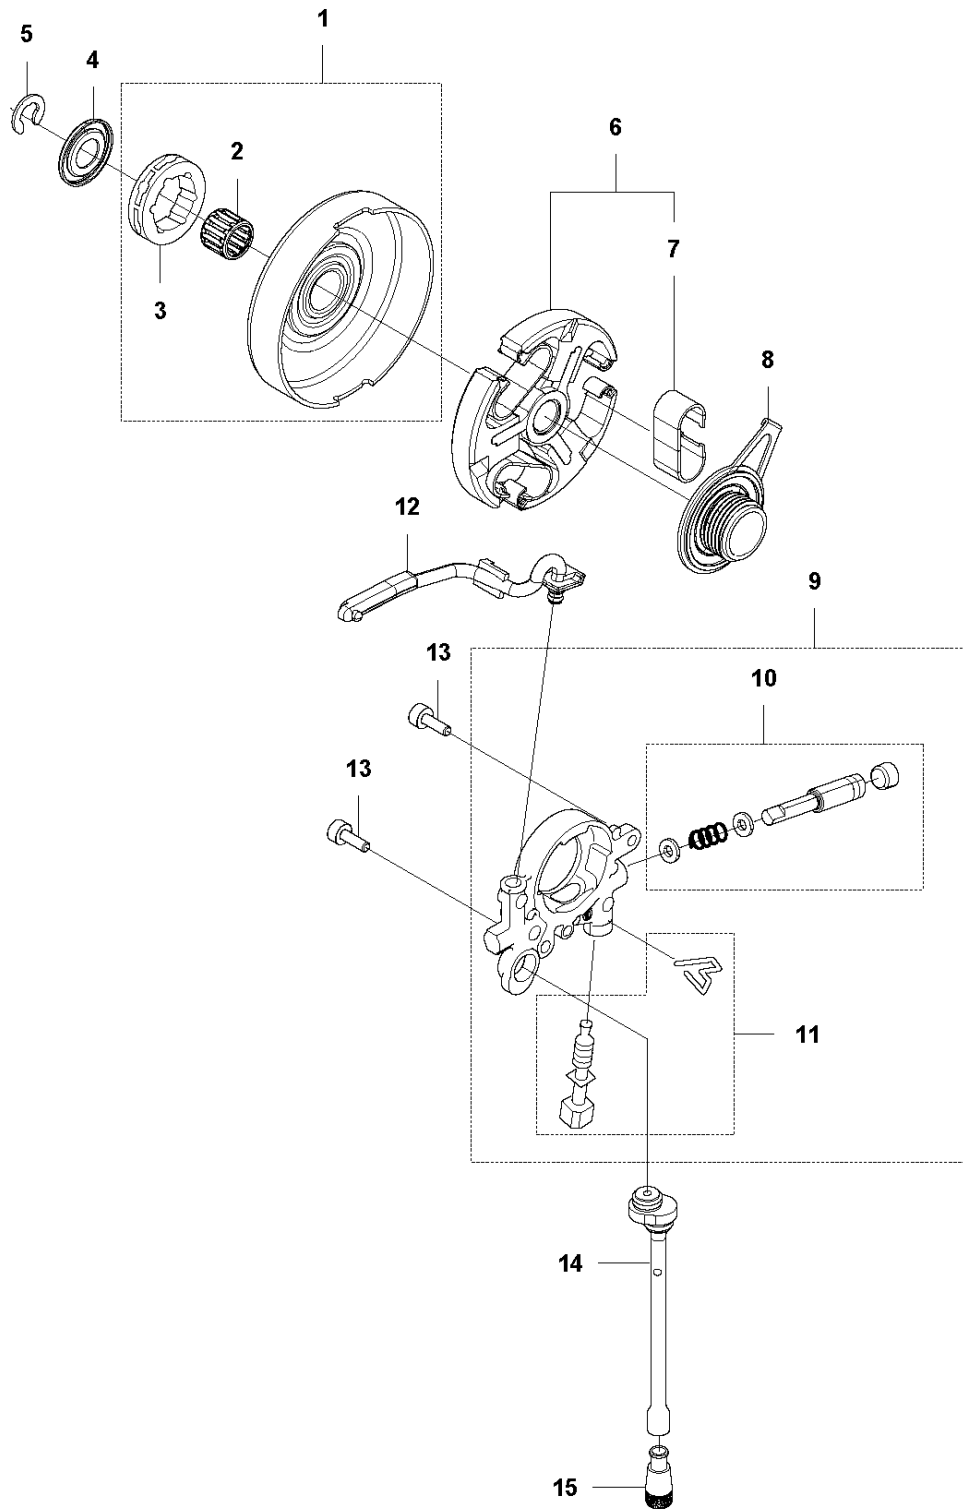

SPARE PARTS LIST

CHAIN SAWS

565

A1 565
CHAIN BRAKE

Ref	Part No	Description	Remark	QTY KIT
1	576 13 96-01	HAND GUARD		1
2	590 10 53-01	SCREW KIT		1
3	590 11 02-01	CHAIN BRAKE		1
4	590 10 56-01	KNEE JOINT		1
5	503 75 22-02	BRAKE BAND ASSY		1
6	574 82 56-01	COVER		1
7	582 21 33-01	SCREW		3

A2 565
CLUTCH COVER

Ref	Part No	Description	Remark	QTY KIT	
1	575 23 59-04	CLUTCH COVER ASSY		1	
2	575 23 63-02	CLUTCH COVER		1	1
3	575 23 64-01	CHIP GUARD		1	1
4	526 22 18-01	SCREW CITXPANT		3	1
5	501 51 72-01	CHAIN GUIDE		1	1
6	576 42 43-01	COVER		1	1
7	505 19 73-01	NUT		2	1
9	590 10 47-01	CHAIN TENSIONER KIT		1	1
10	590 10 48-01	WORM SCREW		1	1
11	590 10 51-01	WORM WHEEL		1	1

B 565
CLUTCH & OIL PUMP

Ref	Part No	Description	Remark	QTY	KIT
1	577 60 38-01	CLUTCH DRUM ASSY		1	
2	503 43 20-01	NEEDLE HOLDER		1	1
3	501 59 80-02	RIM		1	1
4	503 75 24-01	WASHER		1	
5	503 27 21-01	E-CLIP		1	
6	586 79 84-03	CLUTCH ASSY		1	
7	537 36 06-01	CLUTCH SPRING		3	6
8	582 27 01-08	PUMP PINION		1	
9	589 02 84-01	OIL PUMP ASSY		1	
10	590 11 97-01	PUMP PISTON		1	9
11	590 12 01-01	OIL PUMP		1	9
12	576 98 74-01	OIL PRESSURE HOSE		1	
13	526 81 81-01	SCREW ITXSCM		2	
14	594 09 32-01	OIL HOSE		1	
15	501 54 41-02	OIL SCREEN		1	

C 565
CYLINDER COVER

CYLINDER COVER

Ref	Part No	Description	Remark	QTY KIT
1	579 79 88-01	CYLINDER COVER		1

D 565
CYLINDER & PISTON

12 (A)

CYLINDER PISTON

565

Ref	Part No	Description	Remark	QTY KIT	
1	590 15 03-02	CYLINDER ASSY	565	1	
2	576 62 67-04	PISTON ASSY		1	1
3	576 62 74-01	PISTON RING		2	2
4	577 57 24-01	NEEDLE BEARING		1	1
5	737 43 12-00	SNAP RING		2	2
6	503 55 22-01	PLUG		1	1
7	584 28 87-01	DECOMPRESSION VALVE		1	
8	503 23 51-11	SPARK PLUG		1	
9	501 81 12-02	SCREW ITXSCM		4	
10	589 52 79-01	SLEEVE		4	
11	577 23 98-01	GASKET		1	12
12	578 86 47-01	GASKET KIT		1	