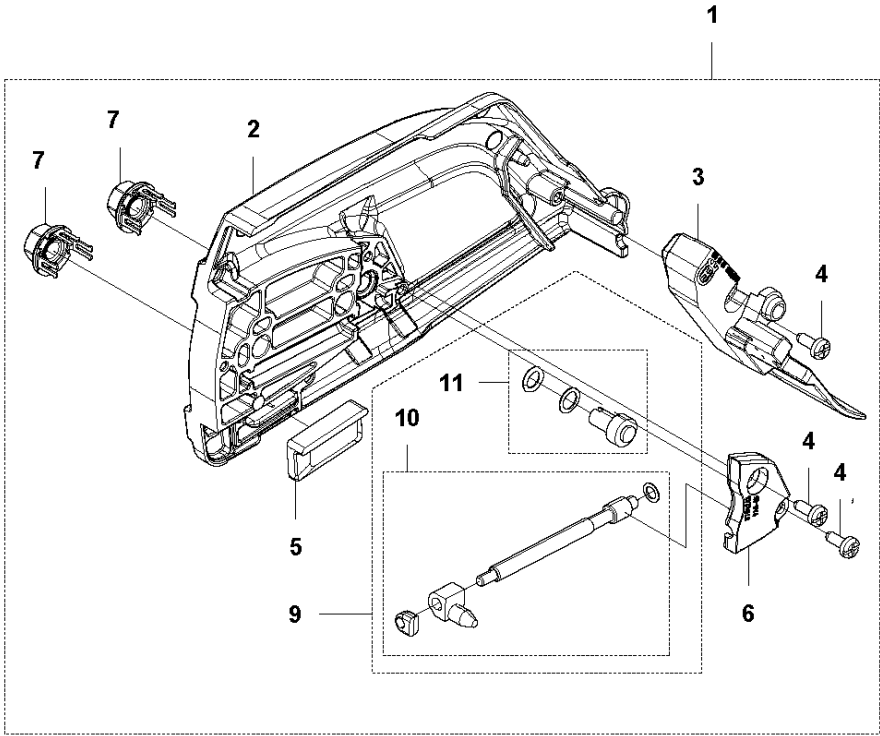

SPARE PARTS LIST

CHAIN SAWS

565

A1 565
CHAIN BRAKE

Ref	Part No	Description	Remark	QTY KIT
1	576 13 96-01	HAND GUARD		1
2	590 10 53-01	SCREW KIT		1
3	590 11 02-01	CHAIN BRAKE		1
4	590 10 56-01	KNEE JOINT		1
5	503 75 22-02	BRAKE BAND ASSY		1
6	574 82 56-01	COVER		1
7	582 21 33-01	SCREW		3

A2 565
CLUTCH COVER

Ref	Part No	Description	Remark	QTY KIT	
1	575 23 59-04	CLUTCH COVER ASSY		1	
2	575 23 63-02	CLUTCH COVER		1	1
3	575 23 64-01	CHIP GUARD		1	1
4	526 22 18-01	SCREW CITXPANT		3	1
5	501 51 72-01	CHAIN GUIDE		1	1
6	576 42 43-01	COVER		1	1
7	505 19 73-01	NUT		2	1
9	590 10 47-01	CHAIN TENSIONER KIT		1	1
10	590 10 48-01	WORM SCREW		1	1
11	590 10 51-01	WORM WHEEL		1	1

B 565
CLUTCH & OIL PUMP

Ref	Part No	Description	Remark	QTY	KIT
1	577 60 38-01	CLUTCH DRUM ASSY		1	
2	503 43 20-01	NEEDLE HOLDER		1	1
3	501 59 80-02	RIM		1	1
4	503 75 24-01	WASHER		1	
5	503 27 21-01	E-CLIP		1	
6	586 79 84-03	CLUTCH ASSY		1	
7	537 36 06-01	CLUTCH SPRING		3	6
8	582 27 01-08	PUMP PINION		1	
9	589 02 84-01	OIL PUMP ASSY		1	
10	590 11 97-01	PUMP PISTON		1	9
11	590 12 01-01	OIL PUMP		1	9
12	576 98 74-01	OIL PRESSURE HOSE		1	
13	526 81 81-01	SCREW ITXSCM		2	
14	594 09 32-01	OIL HOSE		1	
15	501 54 41-02	OIL SCREEN		1	