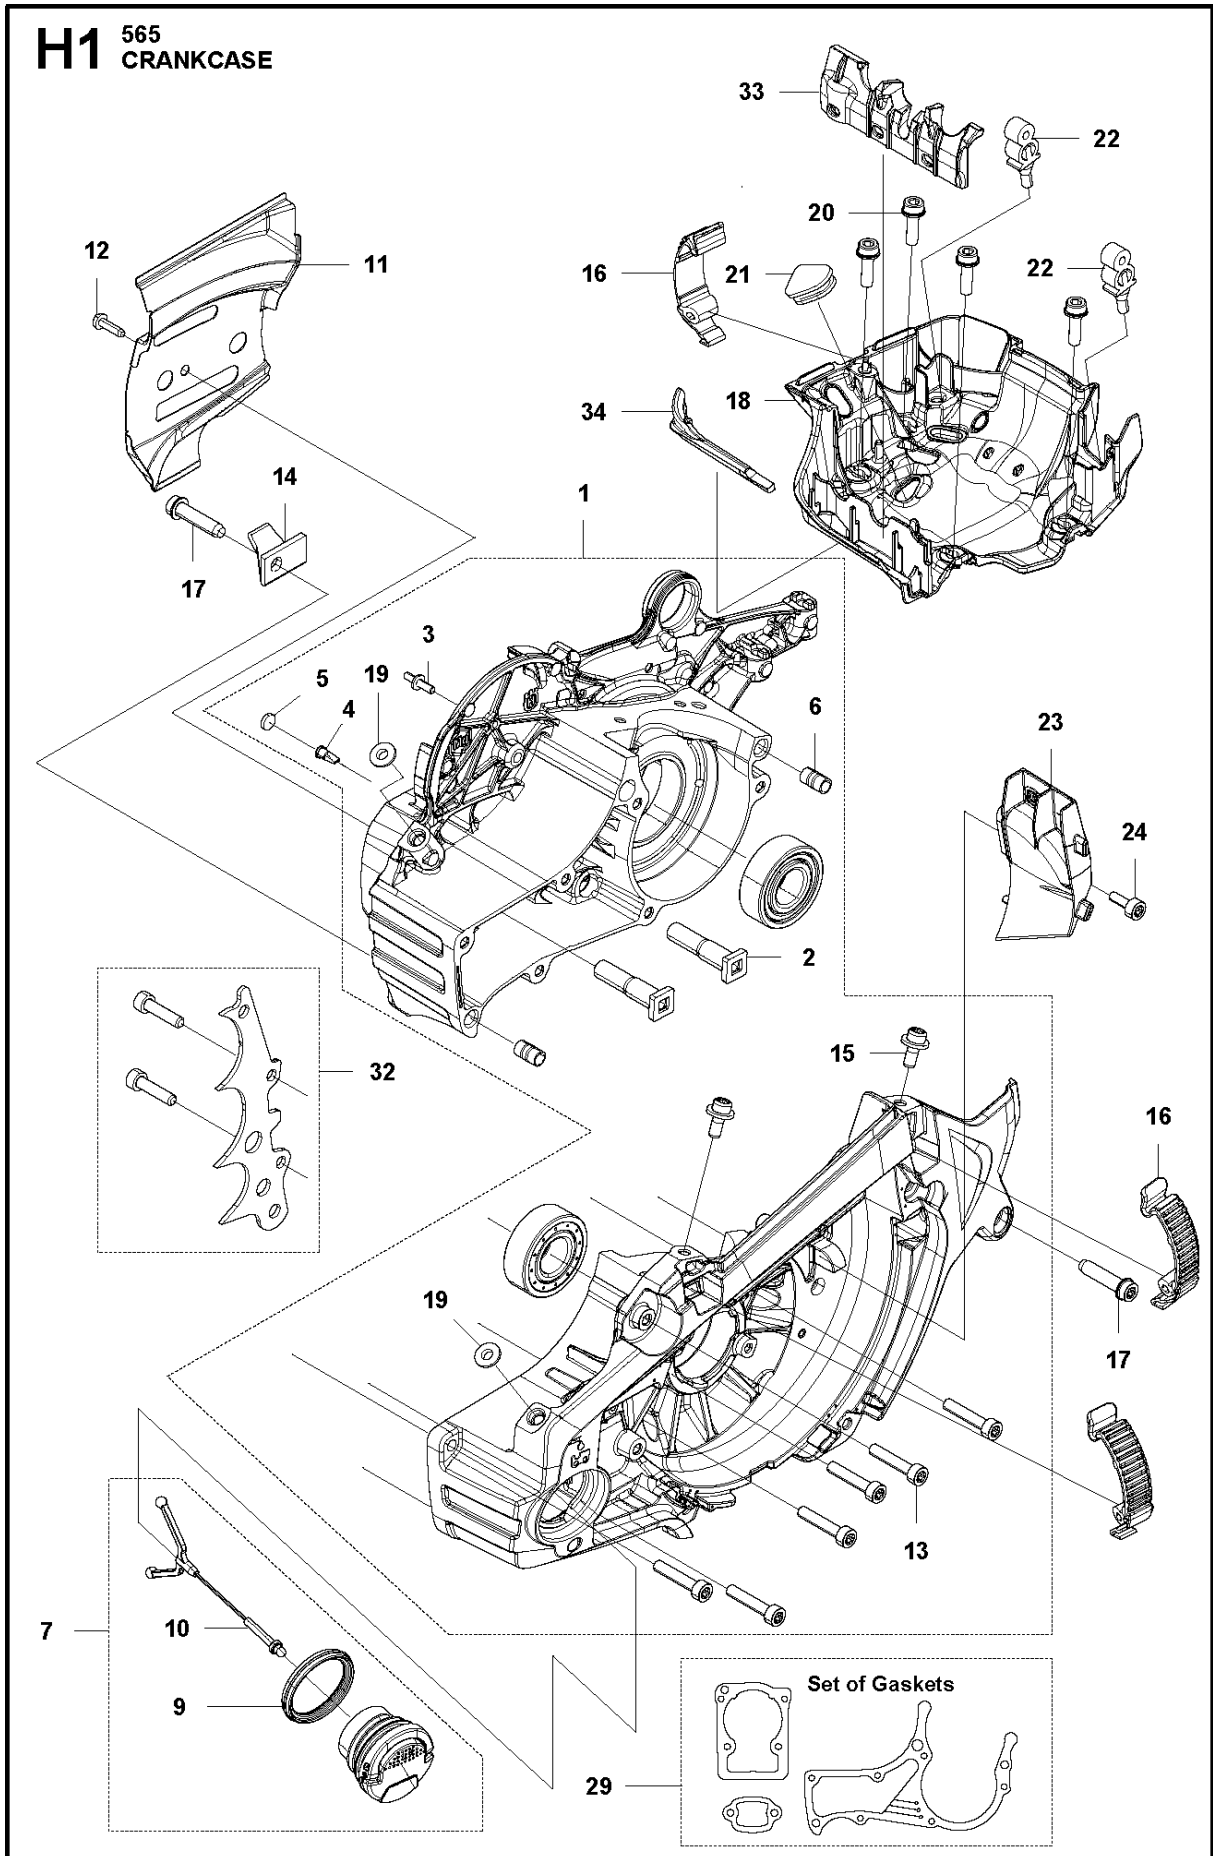

H1 565 CRANKCASE

Ref	Part No	Description	Remark	QTY	KIT
1	590 19 56-04	CRANKCASE ASSY	565	1	
2	537 05 13-01	BAR BOLT		2	1
3	537 20 30-01	PIN KNEE-JOINT		1	1
4	530 02 61-19	CHECK VALVE		1	1
5	537 40 35-01	FILTER		1	1
6	593 80 60-01	GUIDE BUSHING		2	1
7	522 62 00-03	TANK CAP ASSY		1	
9	589 24 11-01	GASKET		1	7
10	503 57 89-01	HOLDER		1	7
11	575 61 63-01	CHAIN GUIDE PLATE		1	
12	526 22 18-01	SCREW CITXPANT		1	
13	575 84 11-04	SCREW ITXSCM		6	
14	537 37 79-02	CHAIN CATCHER		1	
15	525 82 44-01	SCREW ITXSCM		2	
16	503 89 47-01	SNAP LOCKING		3	
17	525 79 81-03	SCREW ITXSCFT		2	
18	582 17 93-01	CARBURETTOR AREA BASE		1	
19	583 09 84-01	FIXING WASHER		1	1
20	525 75 52-02	SCREW ITXSCFM		4	
21	581 55 92-01	BELLOWS		1	
22	503 86 93-01	SUPPORT	Mounting	2	
23	589 34 05-01	AIR NOZZLE		1	
24	574 35 35-05	SCREW ITXSCM		1	
29	578 86 47-01	GASKET KIT		1	
32	590 26 10-02	SPIKE	Kit - Inner Std	1	
33	582 17 96-01	SEALING		1	
34	589 34 90-01	SEALING		1