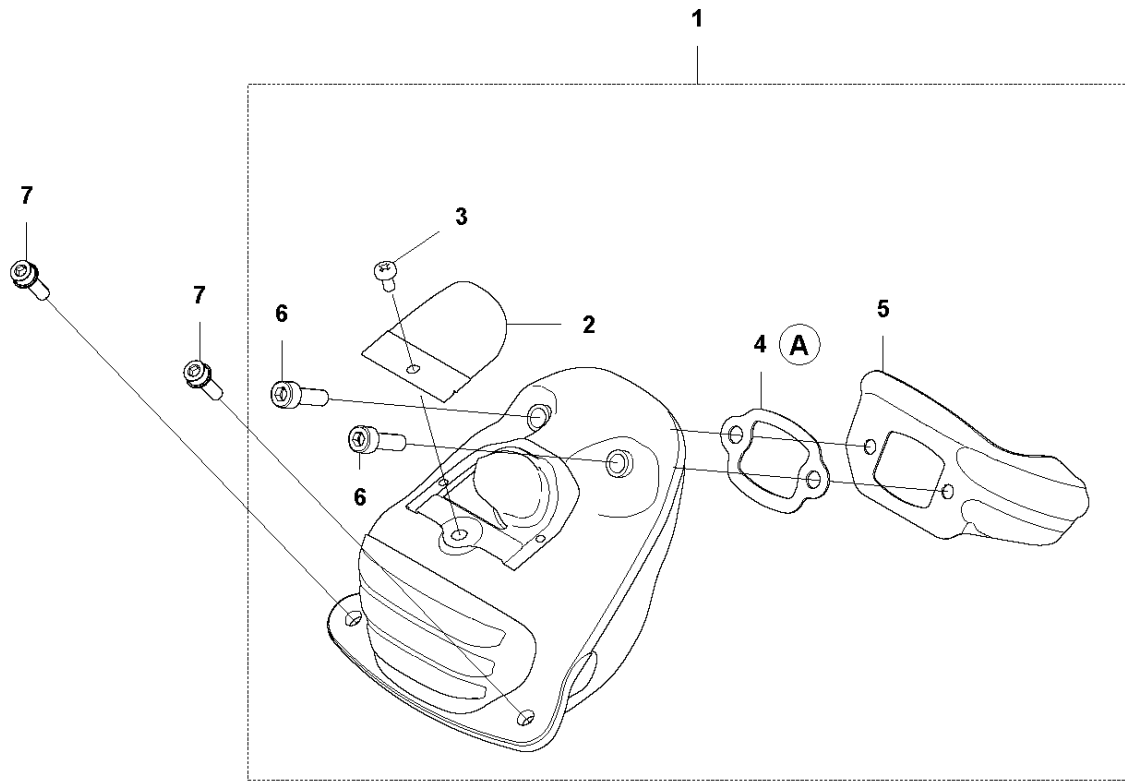

F 565
MUFFLER