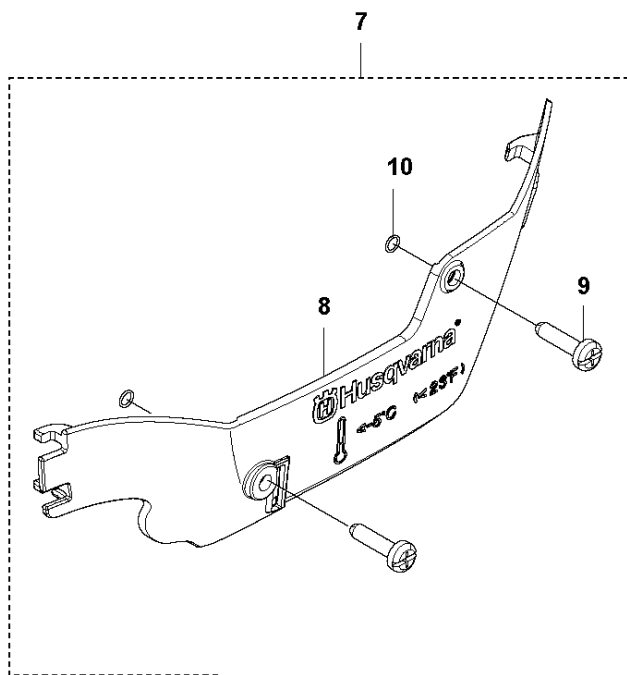

WINTER KIT 565