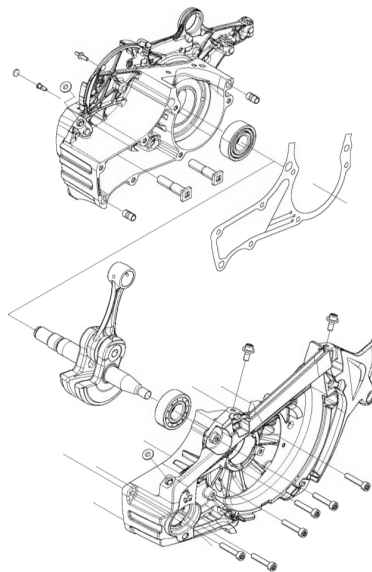

Illustrated Parts List - IPL Update

Product Name(s)

565

Description of change

New Crankcase assy.
New page, SHORT BLOCK introduced, includes Shortblock
Reason: Improved durability of Crankcase.

Comments

New article Crankcase 590 19 56-04 is fully interchangeable.
New article Guide bushing 593 80 60-01 is fully interchangeable.

Introduced from

Serial number / Date	Remark
20190600097	CRANKCASE ASSY 590 19 56-04
20190600097	SHORT BLOCK 582 75 20-02
20190600097	GUIDE BUSHING 593 80 60-01

IPL updates

Page Title	Ref. No	New part no	Name	Excl. part no.	Remark
CRANKCASE	1	590 19 56-04	CRANKCASE ASSY	590 16 56-02	
	6	593 80 60-01	GUIDE BUSHING	501 27 08-01	
SHORT BLOCK	1	582 75 20-02	SHORT BLOCK		New spare part

SHORT BLOCK

582 75 20-02