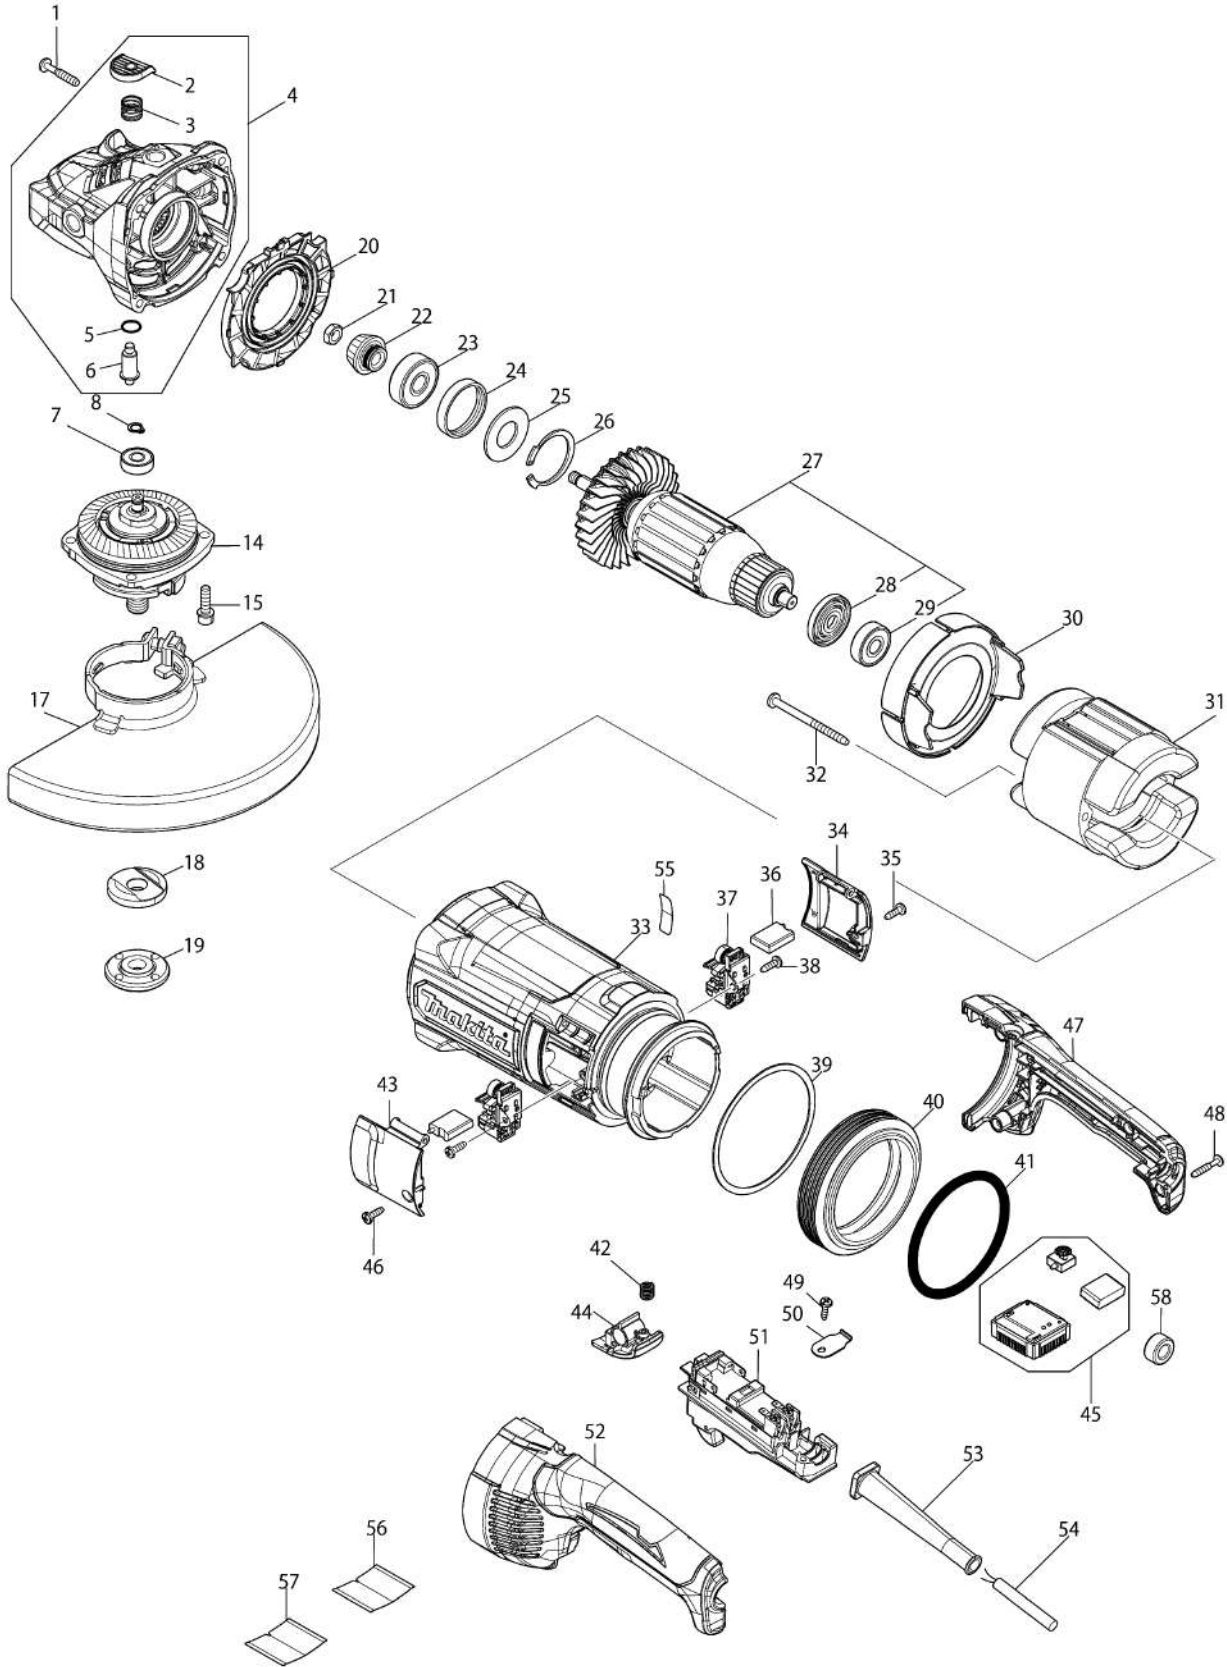

Model No.GA9080 230MM ANGLE GRINDER

Model No.GA9080 230MM ANGLE GRINDER

Item	Parts No.	Description	I/C	Qty	New/Old	Opt. 1	Opt. 2	Note
001	266553-1	TAPPING SCREW 5X30		4				
002	413H41-9	PIN CAP		1				
003	233292-8	COMPRESSION SPRING 12		1				
004	136698-8	GEAR HOUSING ASSY		1				
C10	262118-7	FELT RING 18		1				
C20	263002-9	RUBBER PIN 4		1				
D10		INC. 2,3,5,6						
005	213062-1	O RING 9		1				
006	256491-5	SHOULDER PIN 5		1				
007	211032-4	BALL BEARING 608ZZ		1				
008	961004-6	RETAINING RING S-8		1				
014	122C64-3	TORQUE LIMITER ASSEMBLY 230		1				
C10	213760-7	O RING 78		1				
C15	252429-8	NUT M15-23		1				
C20	232163-6	CUP SPRING 20		2				
C25	267798-4	LOCK WASHER		1				
C30	227492-0	SPIRAL BEVEL GEAR 53C		1				
C35	265120-9	PAN HEAD SCREW M5X16		3				
C40	285741-1	BEARING RETAINER 50		1				
C45	267167-9	FLAT WASHER 15		1				
C50	211278-2	BALL BEARING 6203DDW		1				
C55	312D39-8	BEARING BOX		1				
C60	141D62-4	SPINDLE COMPLETE		1				
015	265541-5	HEX. SOCKET HEAD BOLT M6X22		4				
017	122891-0	WHEEL COVER 230K ASSEMBLY		1				
C10	213017-6	O RING 6		1				
C20	265198-2	+PAN HEAD SCREW M8X25		1				
018	122444-5	INNER FLANGE 47 ASS'Y		1				
019	224485-8	LOCK NUT 14-45		1				
020	456238-9	DIFFUSER		1				
021	252194-9	HEX. NUT M8		1				
022	227490-4	SPIRAL BEVEL GEAR 12		1				
023	211132-0	BALL BEARING 6301DDW		1				
024	262085-6	RUBBER RING 38		1				
025	267299-2	FLAT WASHER 20		1				
026	962211-4	RETAINING RING R-42		1				
027	511A29-2	ARMATURE ASS'Y 240V		1				
C10	240161-6	FAN 86		1				
D10		INC. 28,29						
028	681630-2	INSULATION WASHER		1				
029	211087-9	BALL BEARING 6200DDW		1				

Please order the parts with part number.

Print Date 17/5/2022